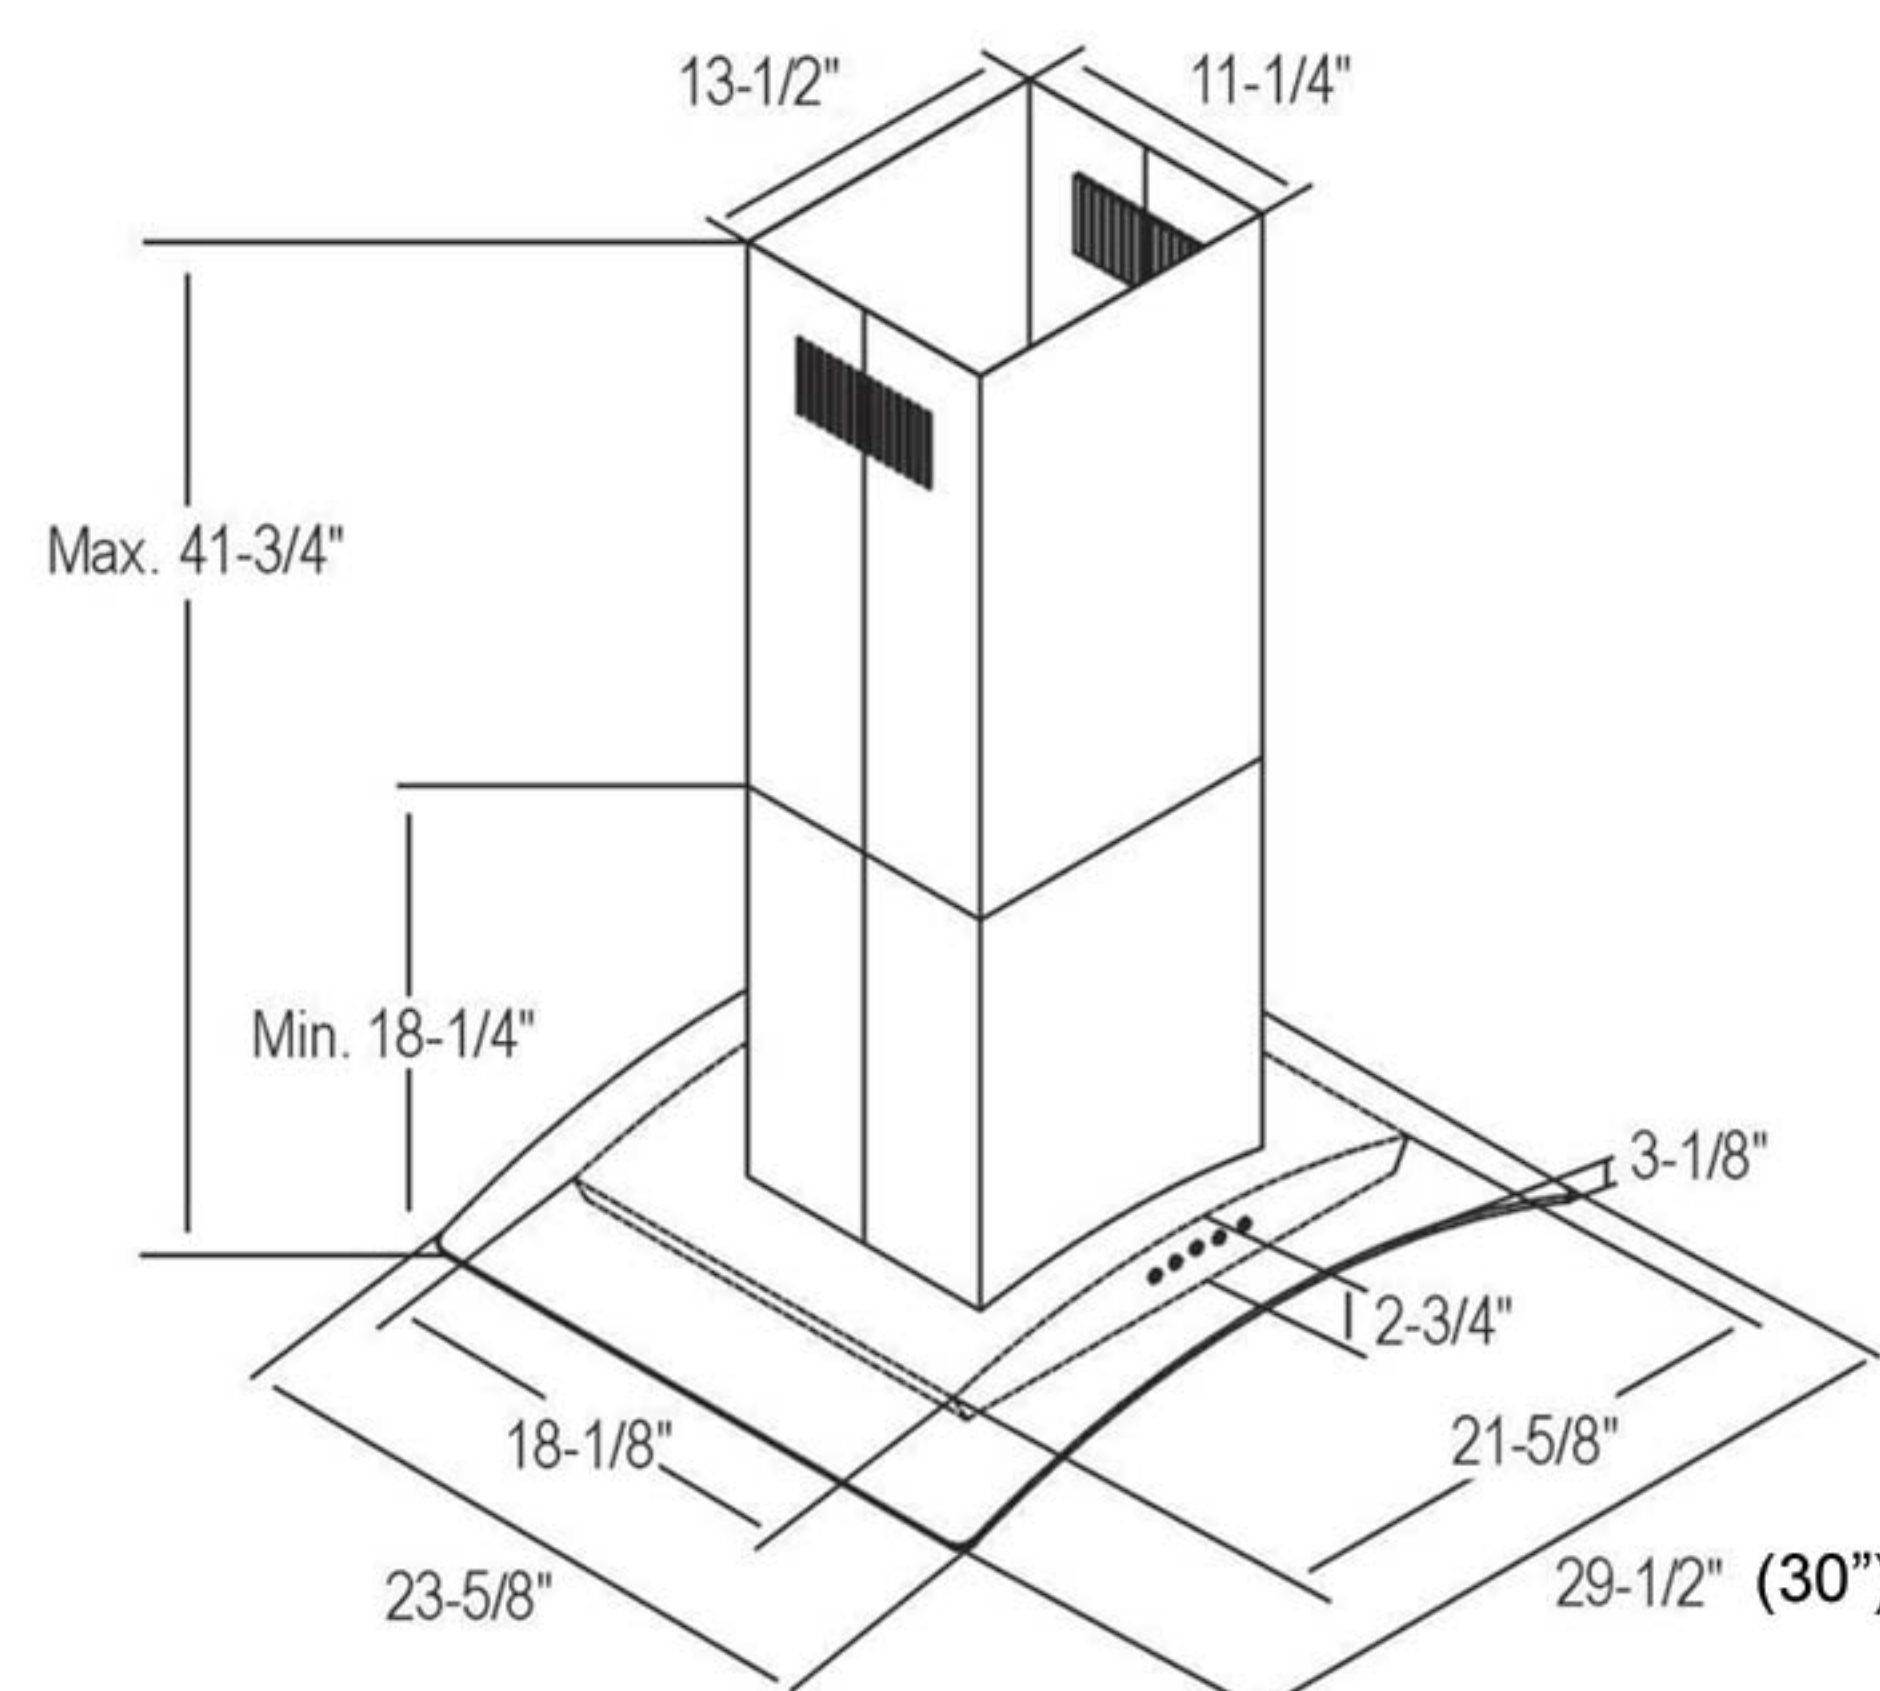

Optional Accessories

Model	DESCRIPTION	SIZE	COLOR	NOTE
HILDC	Long duct cover	-	Stainless Steel	9-1/2 ~ 11ft ceiling
HISDC	Special duct cover	-	Stainless Steel	11 ~ 12ft ceiling
HI30AF	Aluminum filter (for 30")	-	-	1 piece (for HI30SS)
HIAF	Aluminum filter (for 36" & 42")	-	-	1 piece (for HI36SS & HI42SS)
HIDK	Ductless kit	-	-	1 set
HICF	Charcoal filter	-	-	1 piece