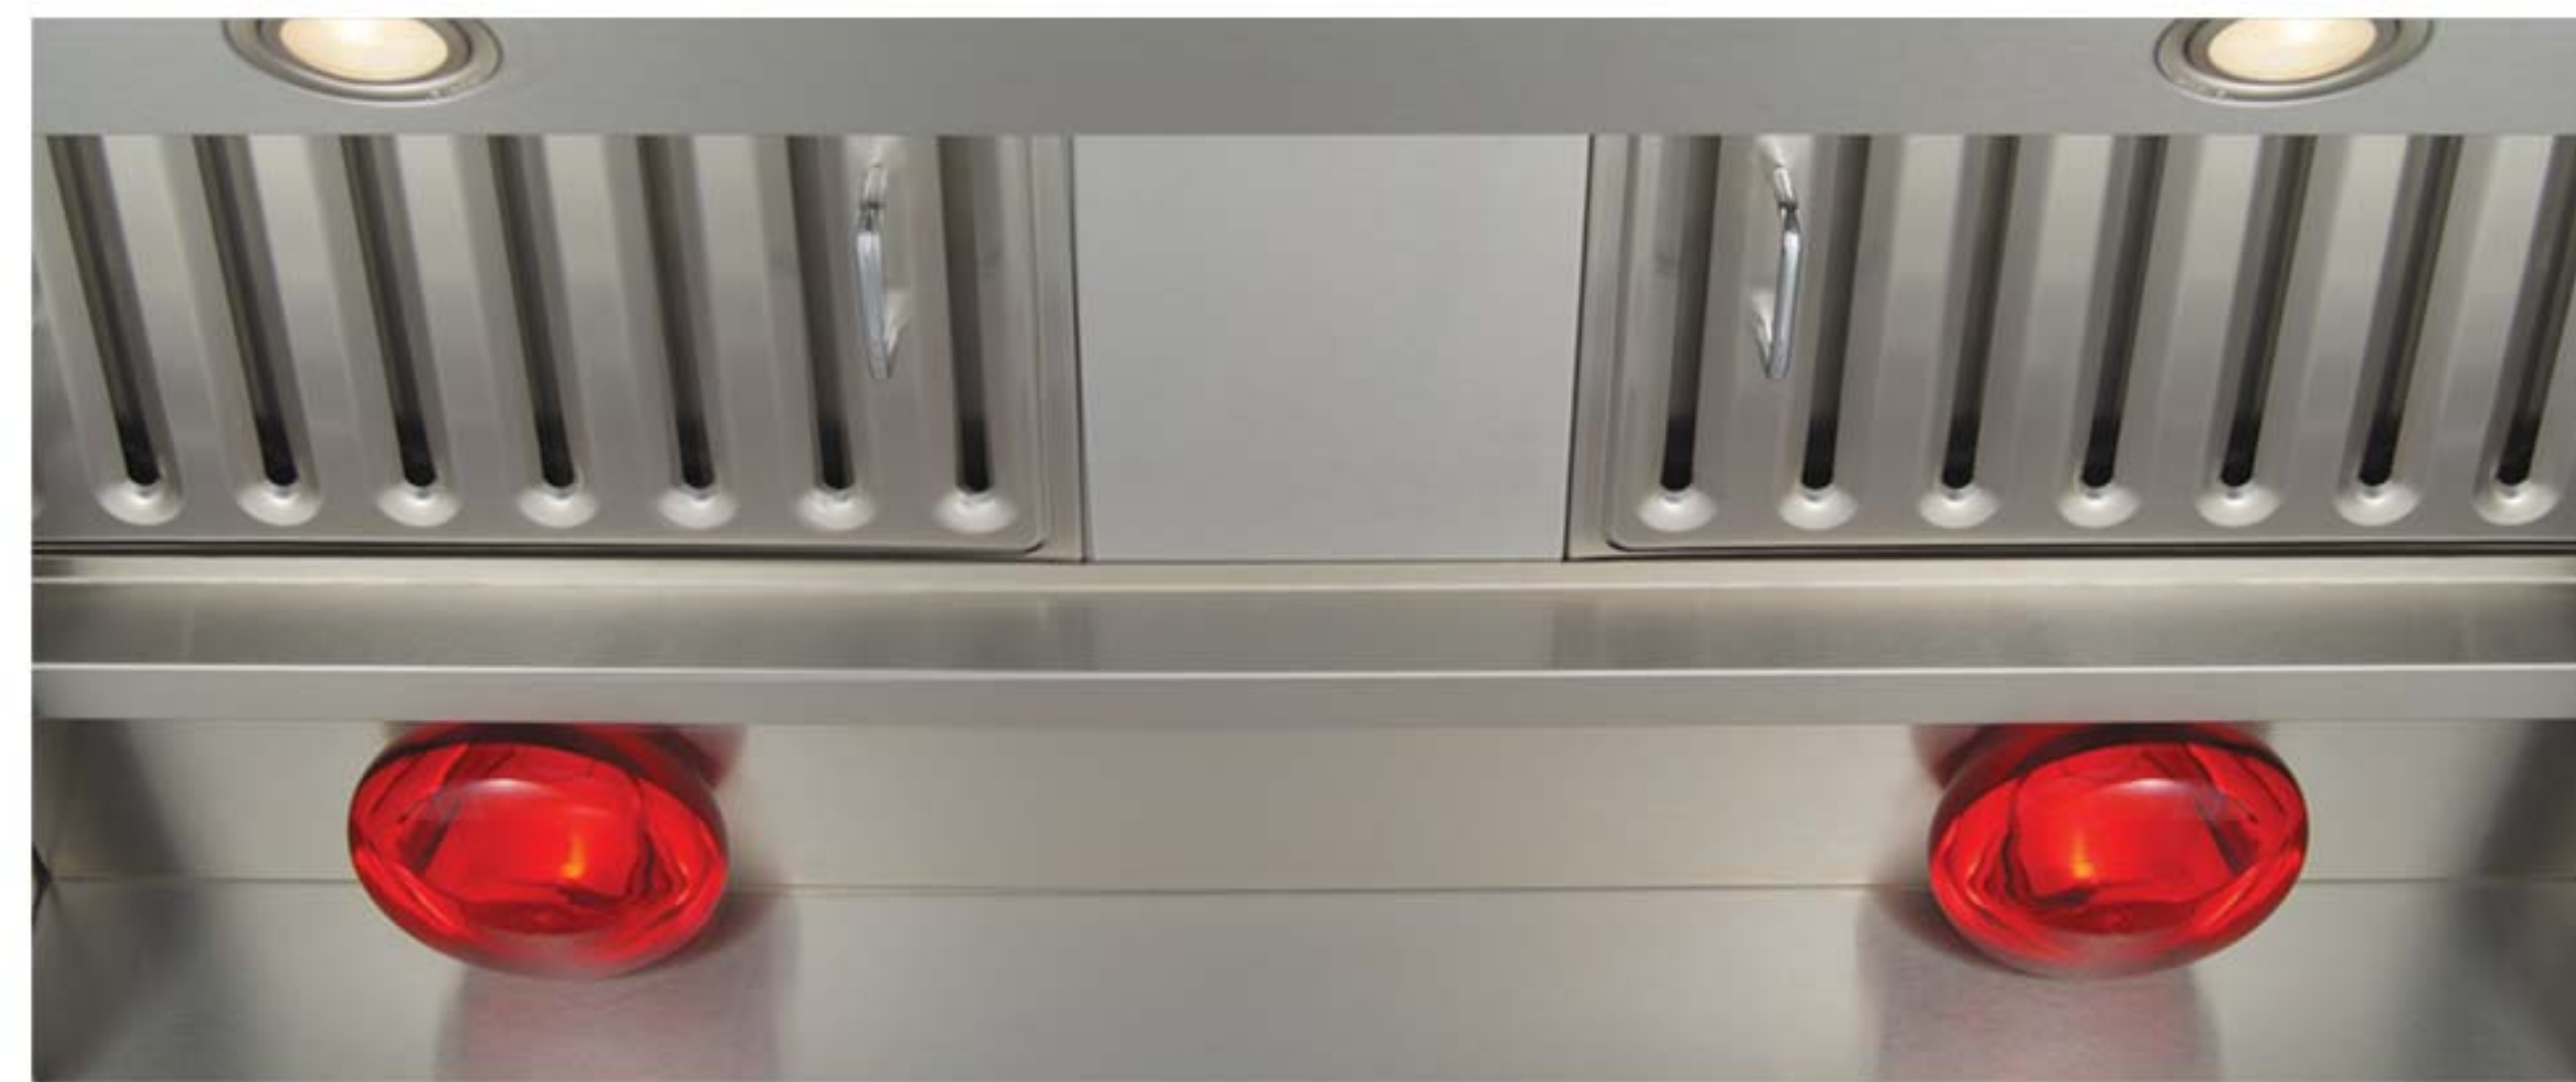

Under Cabinet Series

Heat lamp not included.

RA-35 series

Specifications

Model	Size	Color	CFM	Sones	Speed	Light	Duct	Recirculation
RA-35U30SS	30"	Stainless Steel	800	5.6	3	LED x 2 (65 lm/w each)	8" vertical	No
RA-35U36SS	36"	Stainless Steel	800	5.6	3	LED x 2 (65 lm/w each)	8" vertical	No
RA-35U42SS	42"	Stainless Steel	800	5.6	3	LED x 2 (65 lm/w each)	8" vertical	No
RA-35U48SS	48"	Stainless Steel	800	8.0	3	LED x 3 (65 lm/w each)	8" vertical	No

Features

1. All-new baffle filters design with easy removable handles.
2. Dual 250 watt infrared heat lamps. (Heat lamp not included)
3. Electronic 3 speed and 30 seconds delay shut-off.
4. Electronic push button control with LED indicator.

Optional Accessories

Model	DESCRIPTION	SIZE	COLOR	NOTE
RA-35BF	Baffle filter	-	Stainless Steel	1 piece
BS30	Backsplash	30" x 30"	Stainless Steel	1 piece
BS36	Backsplash	36" x 30"	Stainless Steel	1 piece
BS42	Backsplash	42" x 30"	Stainless Steel	1 piece