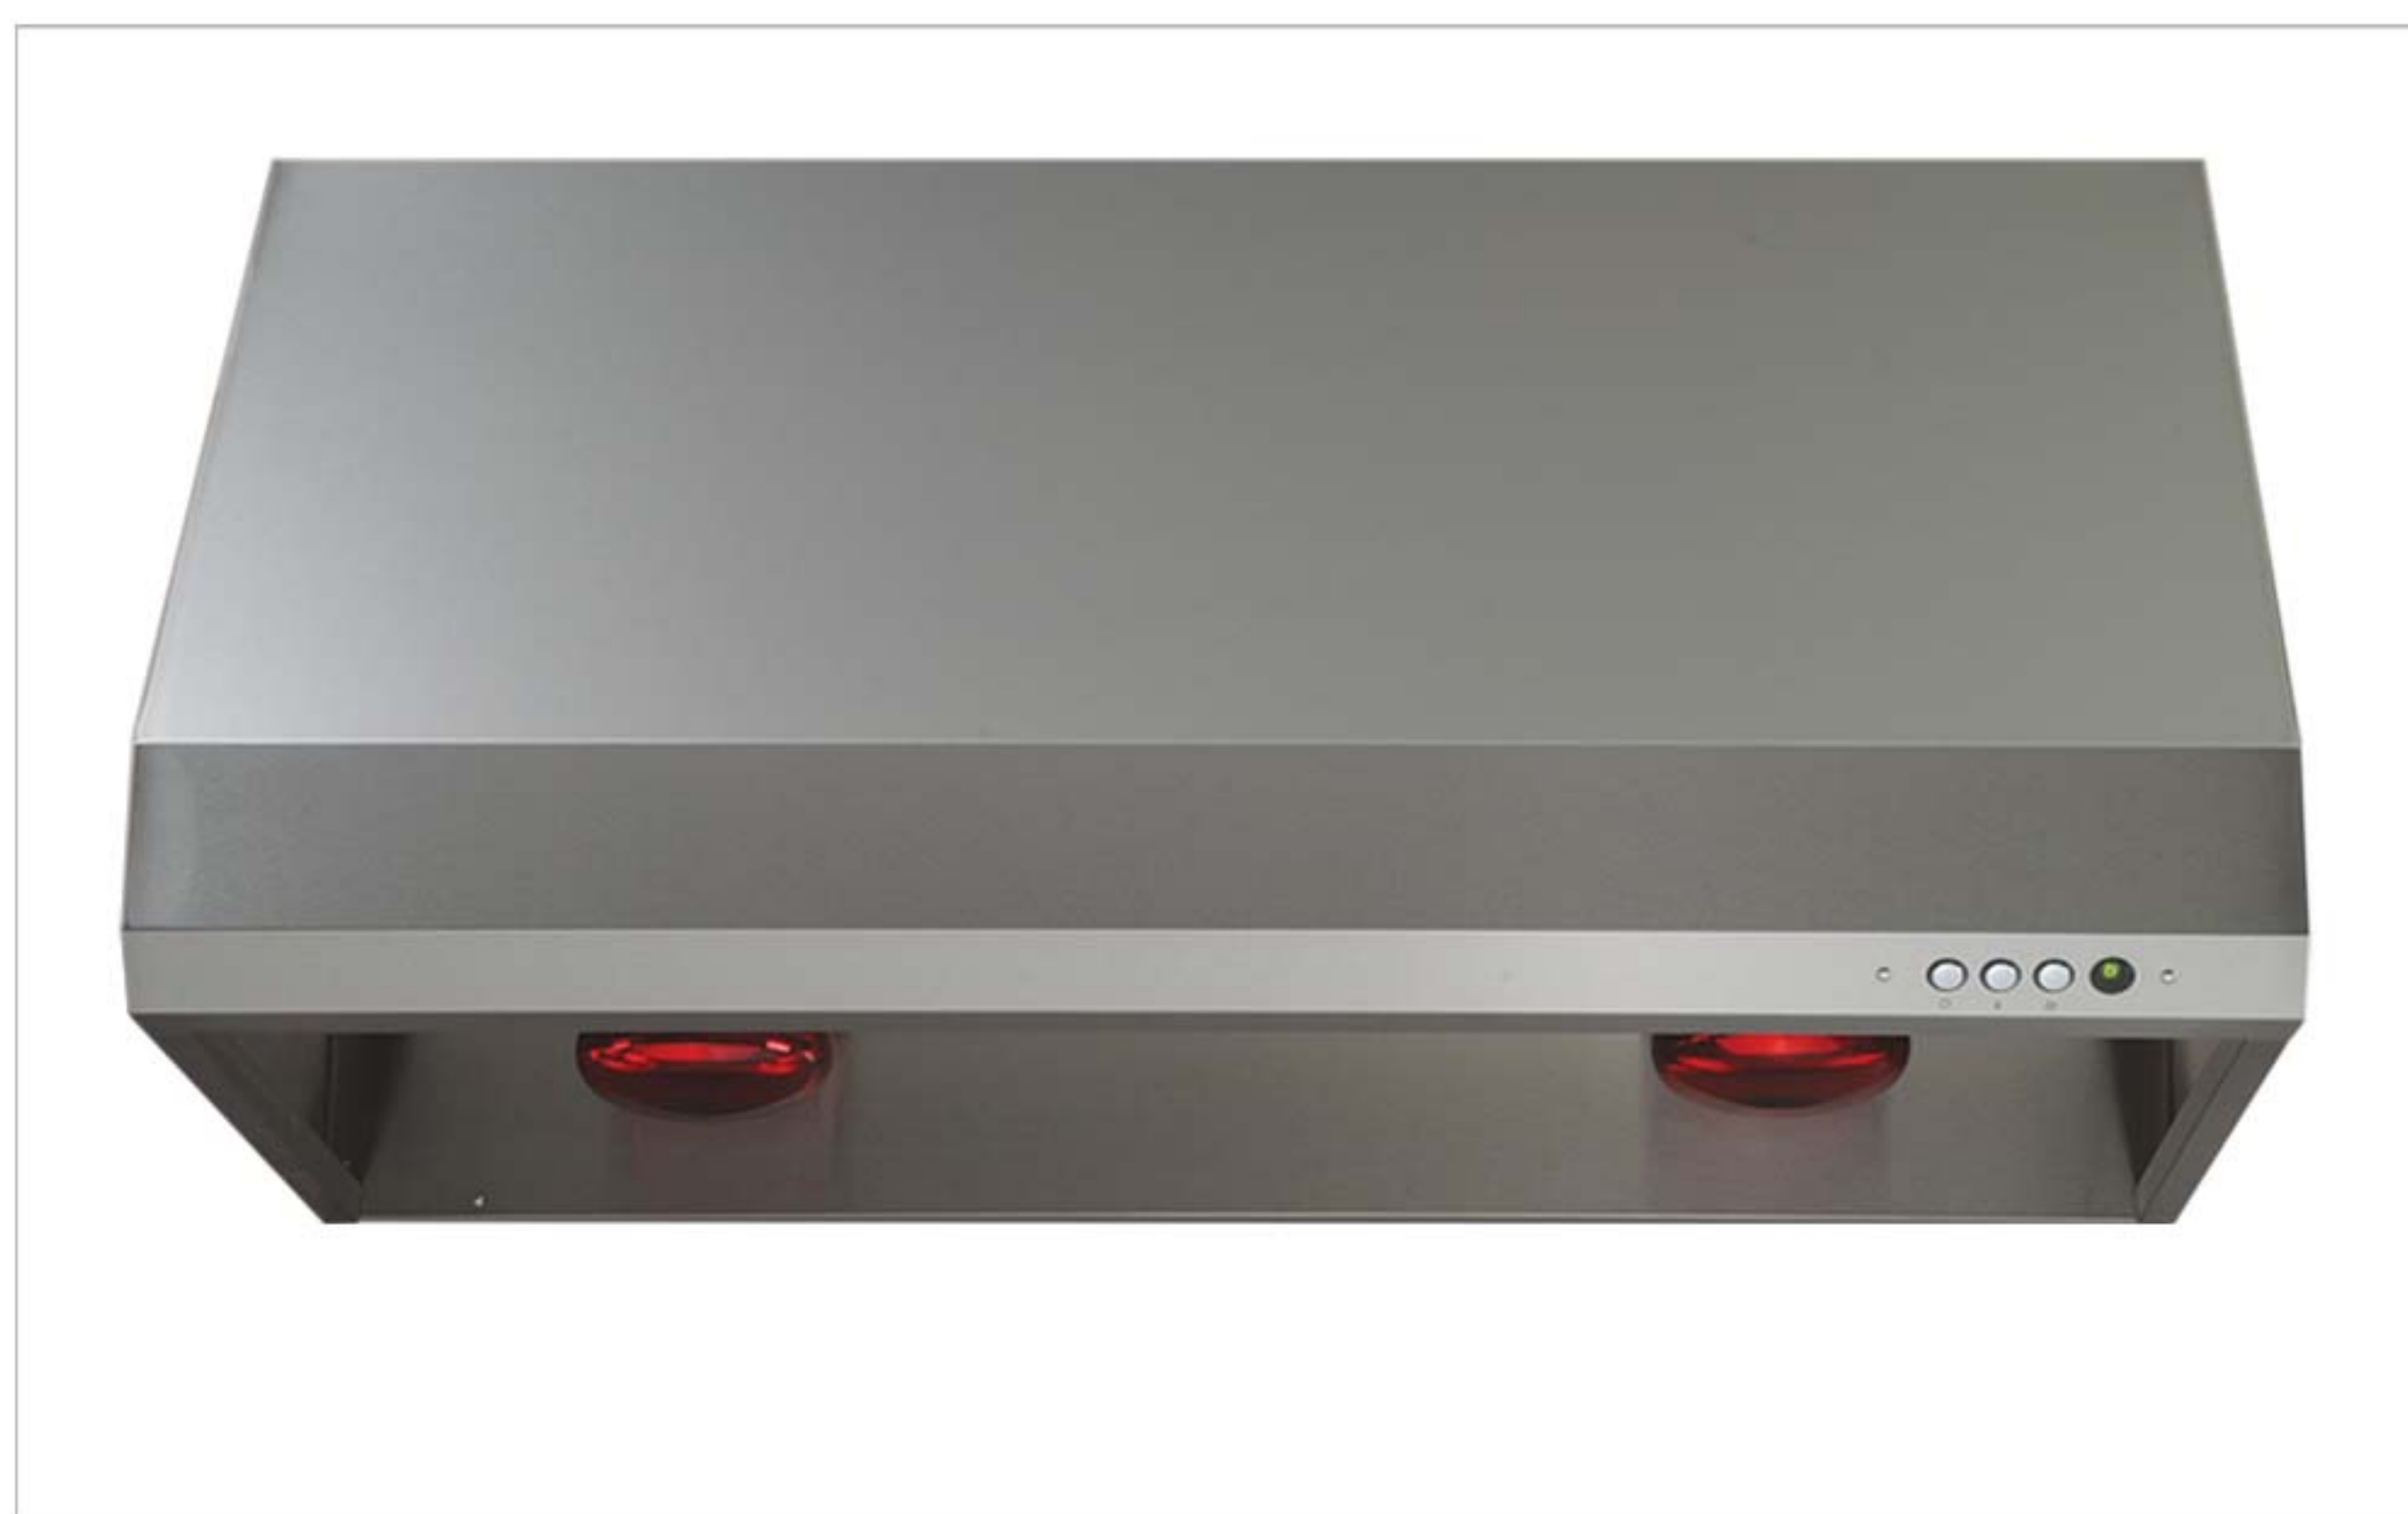

Under Cabinet Series

Heat lamp not included.

RA-35 series

Specifications

Model	Size	Color	CFM	Sones	Speed	Light	Duct	Recirculation
RA-35U30SS	30"	Stainless Steel	800	5.6	3	LED x 2 (65 lm/w each)	8" vertical	No
RA-35U36SS	36"	Stainless Steel	800	5.6	3	LED x 2 (65 lm/w each)	8" vertical	No
RA-35U42SS	42"	Stainless Steel	800	5.6	3	LED x 2 (65 lm/w each)	8" vertical	No
RA-35U48SS	48"	Stainless Steel	800	8.0	3	LED x 3 (65 lm/w each)	8" vertical	No

Features

1. All-new baffle filters design with easy removable handles.
2. Dual 250 watt infrared heat lamps. (Heat lamp not included)
3. Electronic 3 speed and 30 seconds delay shut-off.
4. Electronic push button control with LED indicator.

Optional Accessories

Model	DESCRIPTION	SIZE	COLOR	NOTE
RA-35BF	Baffle filter	-	Stainless Steel	1 piece
BS30	Backsplash	30" x 30"	Stainless Steel	1 piece
BS36	Backsplash	36" x 30"	Stainless Steel	1 piece
BS42	Backsplash	42" x 30"	Stainless Steel	1 piece