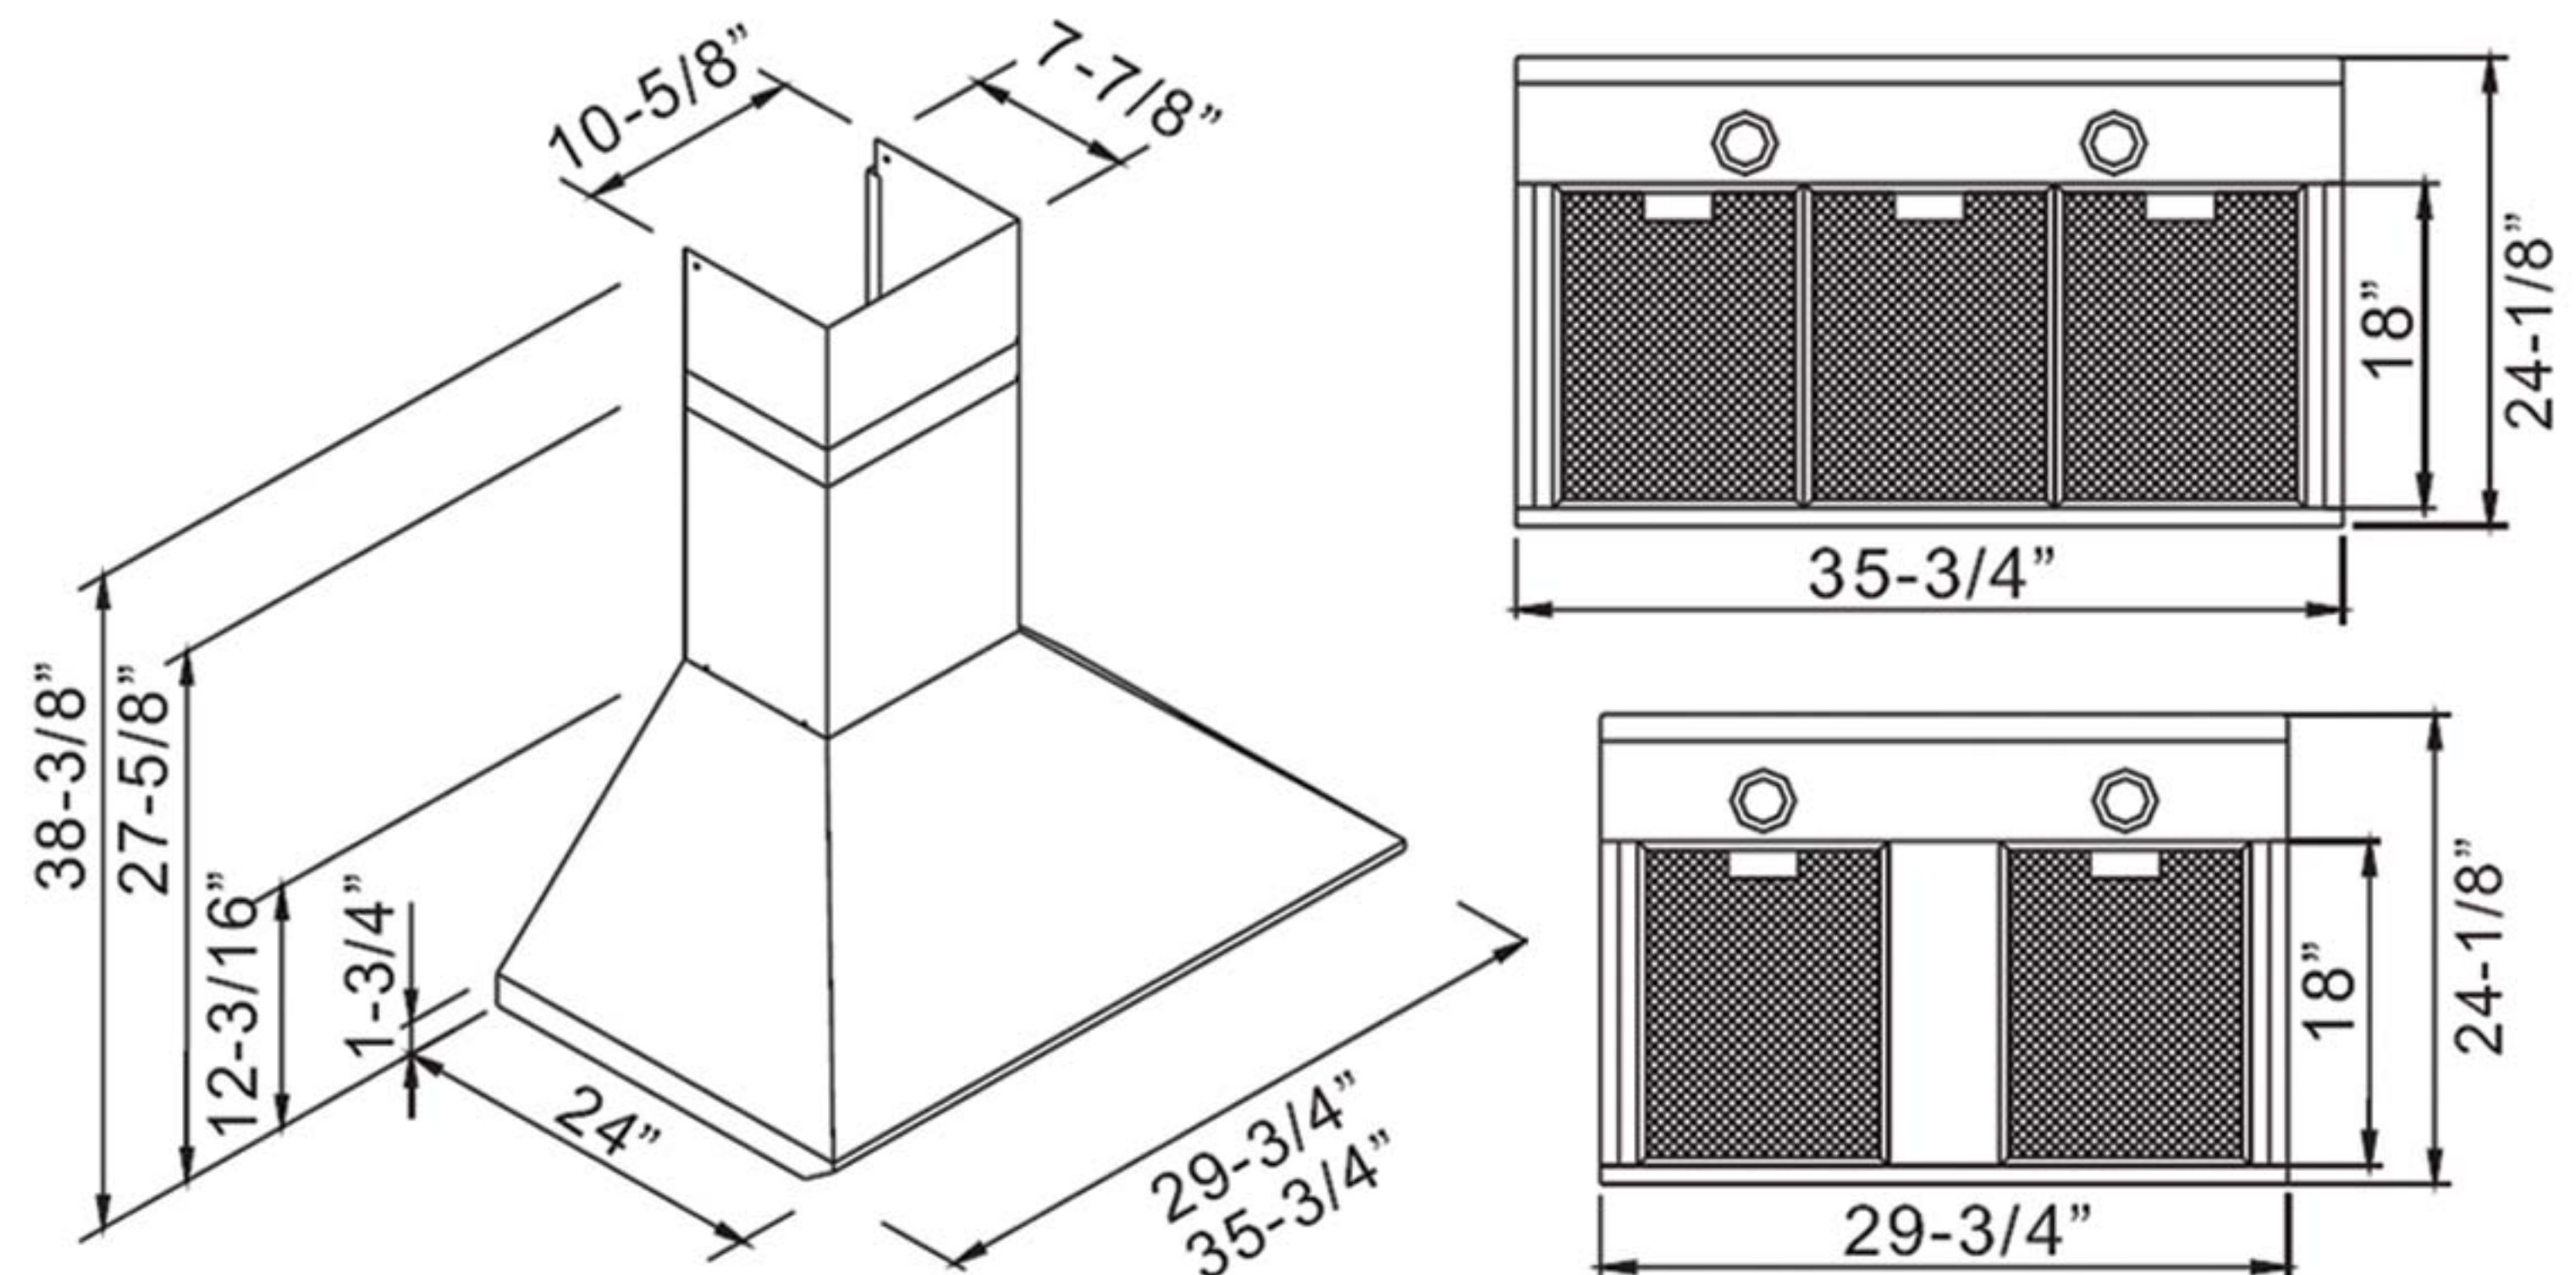

Optional Accessories

Model	DESCRIPTION	SIZE	COLOR	NOTE
RA-14LAF	Aluminum filter	-	-	1 piece
RA-14LEXTDC	Extension duct cover	46"	Stainless Steel	9 ~11 ft ceiling
RA-14LDK	Ductless kit	-	-	1 set
BS30	Backsplash	30" x 30"	Stainless Steel	1 piece
BS36	Backsplash	36" x 30"	Stainless Steel	1 piece
BS42	Backsplash	42" x 30"	Stainless Steel	1 piece