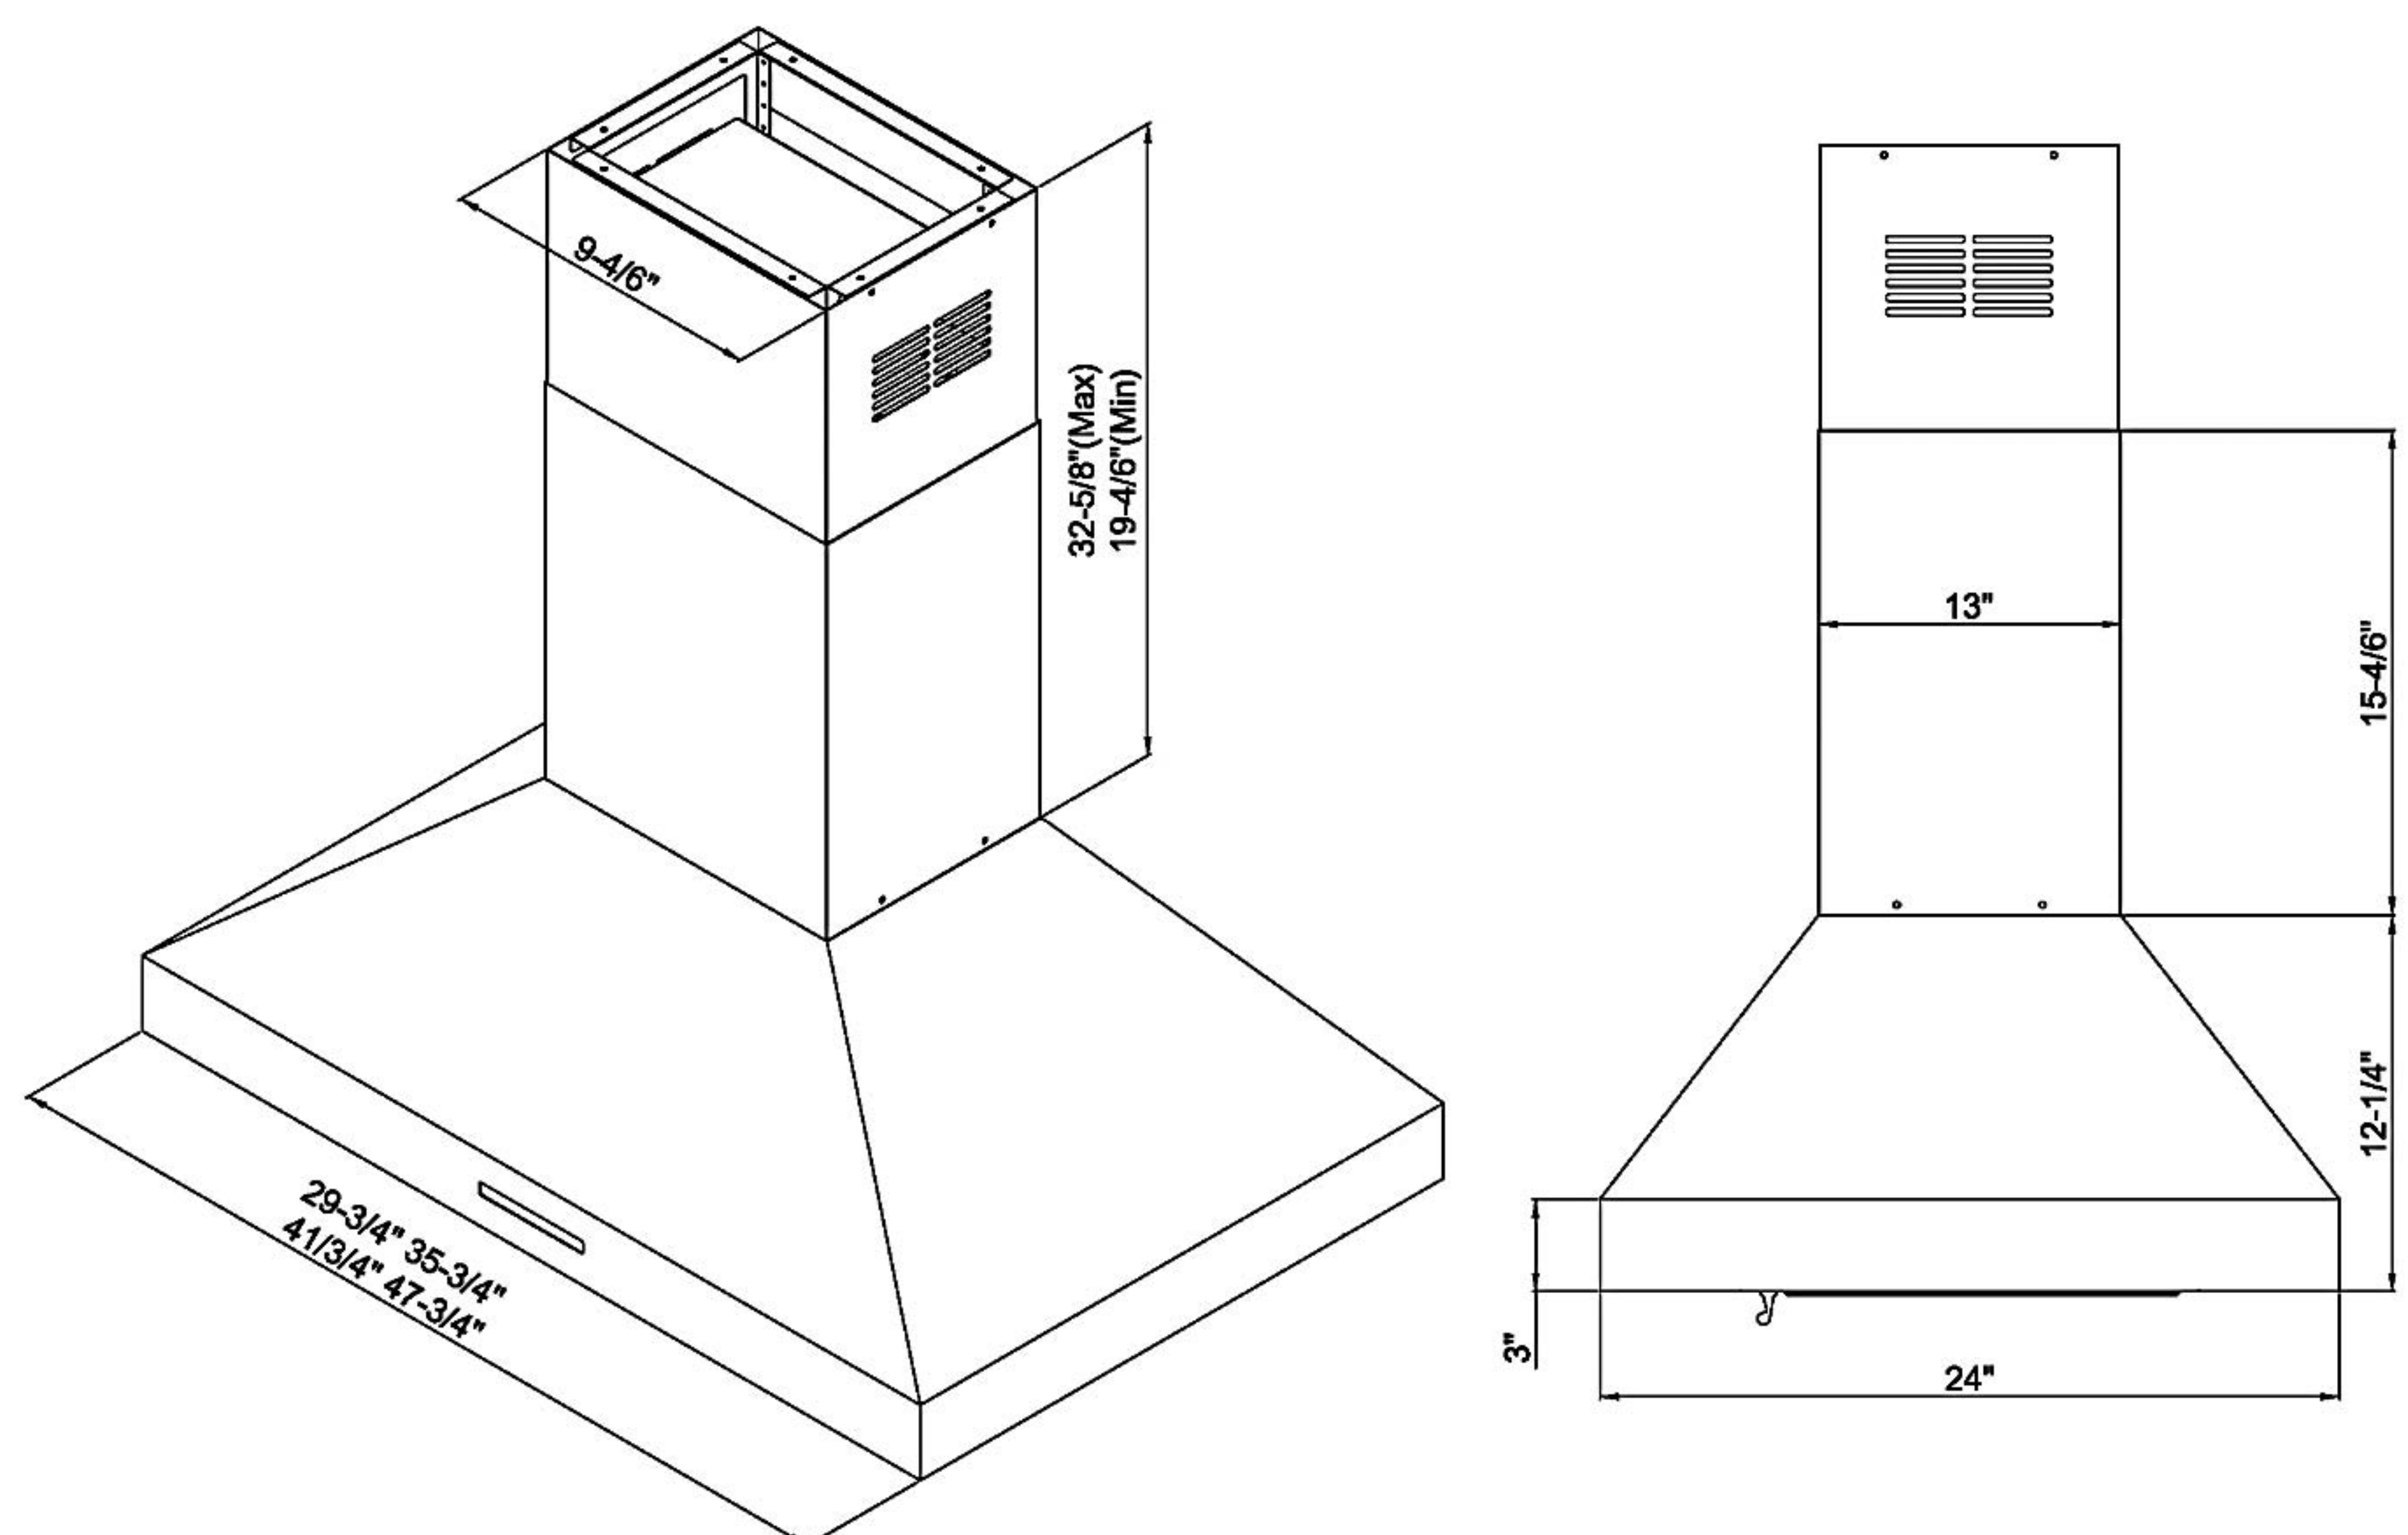

Optional Accessories

Model	DESCRIPTION	SIZE	COLOR	NOTE
RA-76EXTDC	Extension duct cover	59"	Stainless Steel	9-1/2 ~11-1/2 ft ceiling
RA-76BF	Baffle filter	-	-	1 piece
RA-76DK	Ductless kit	-	-	1 set