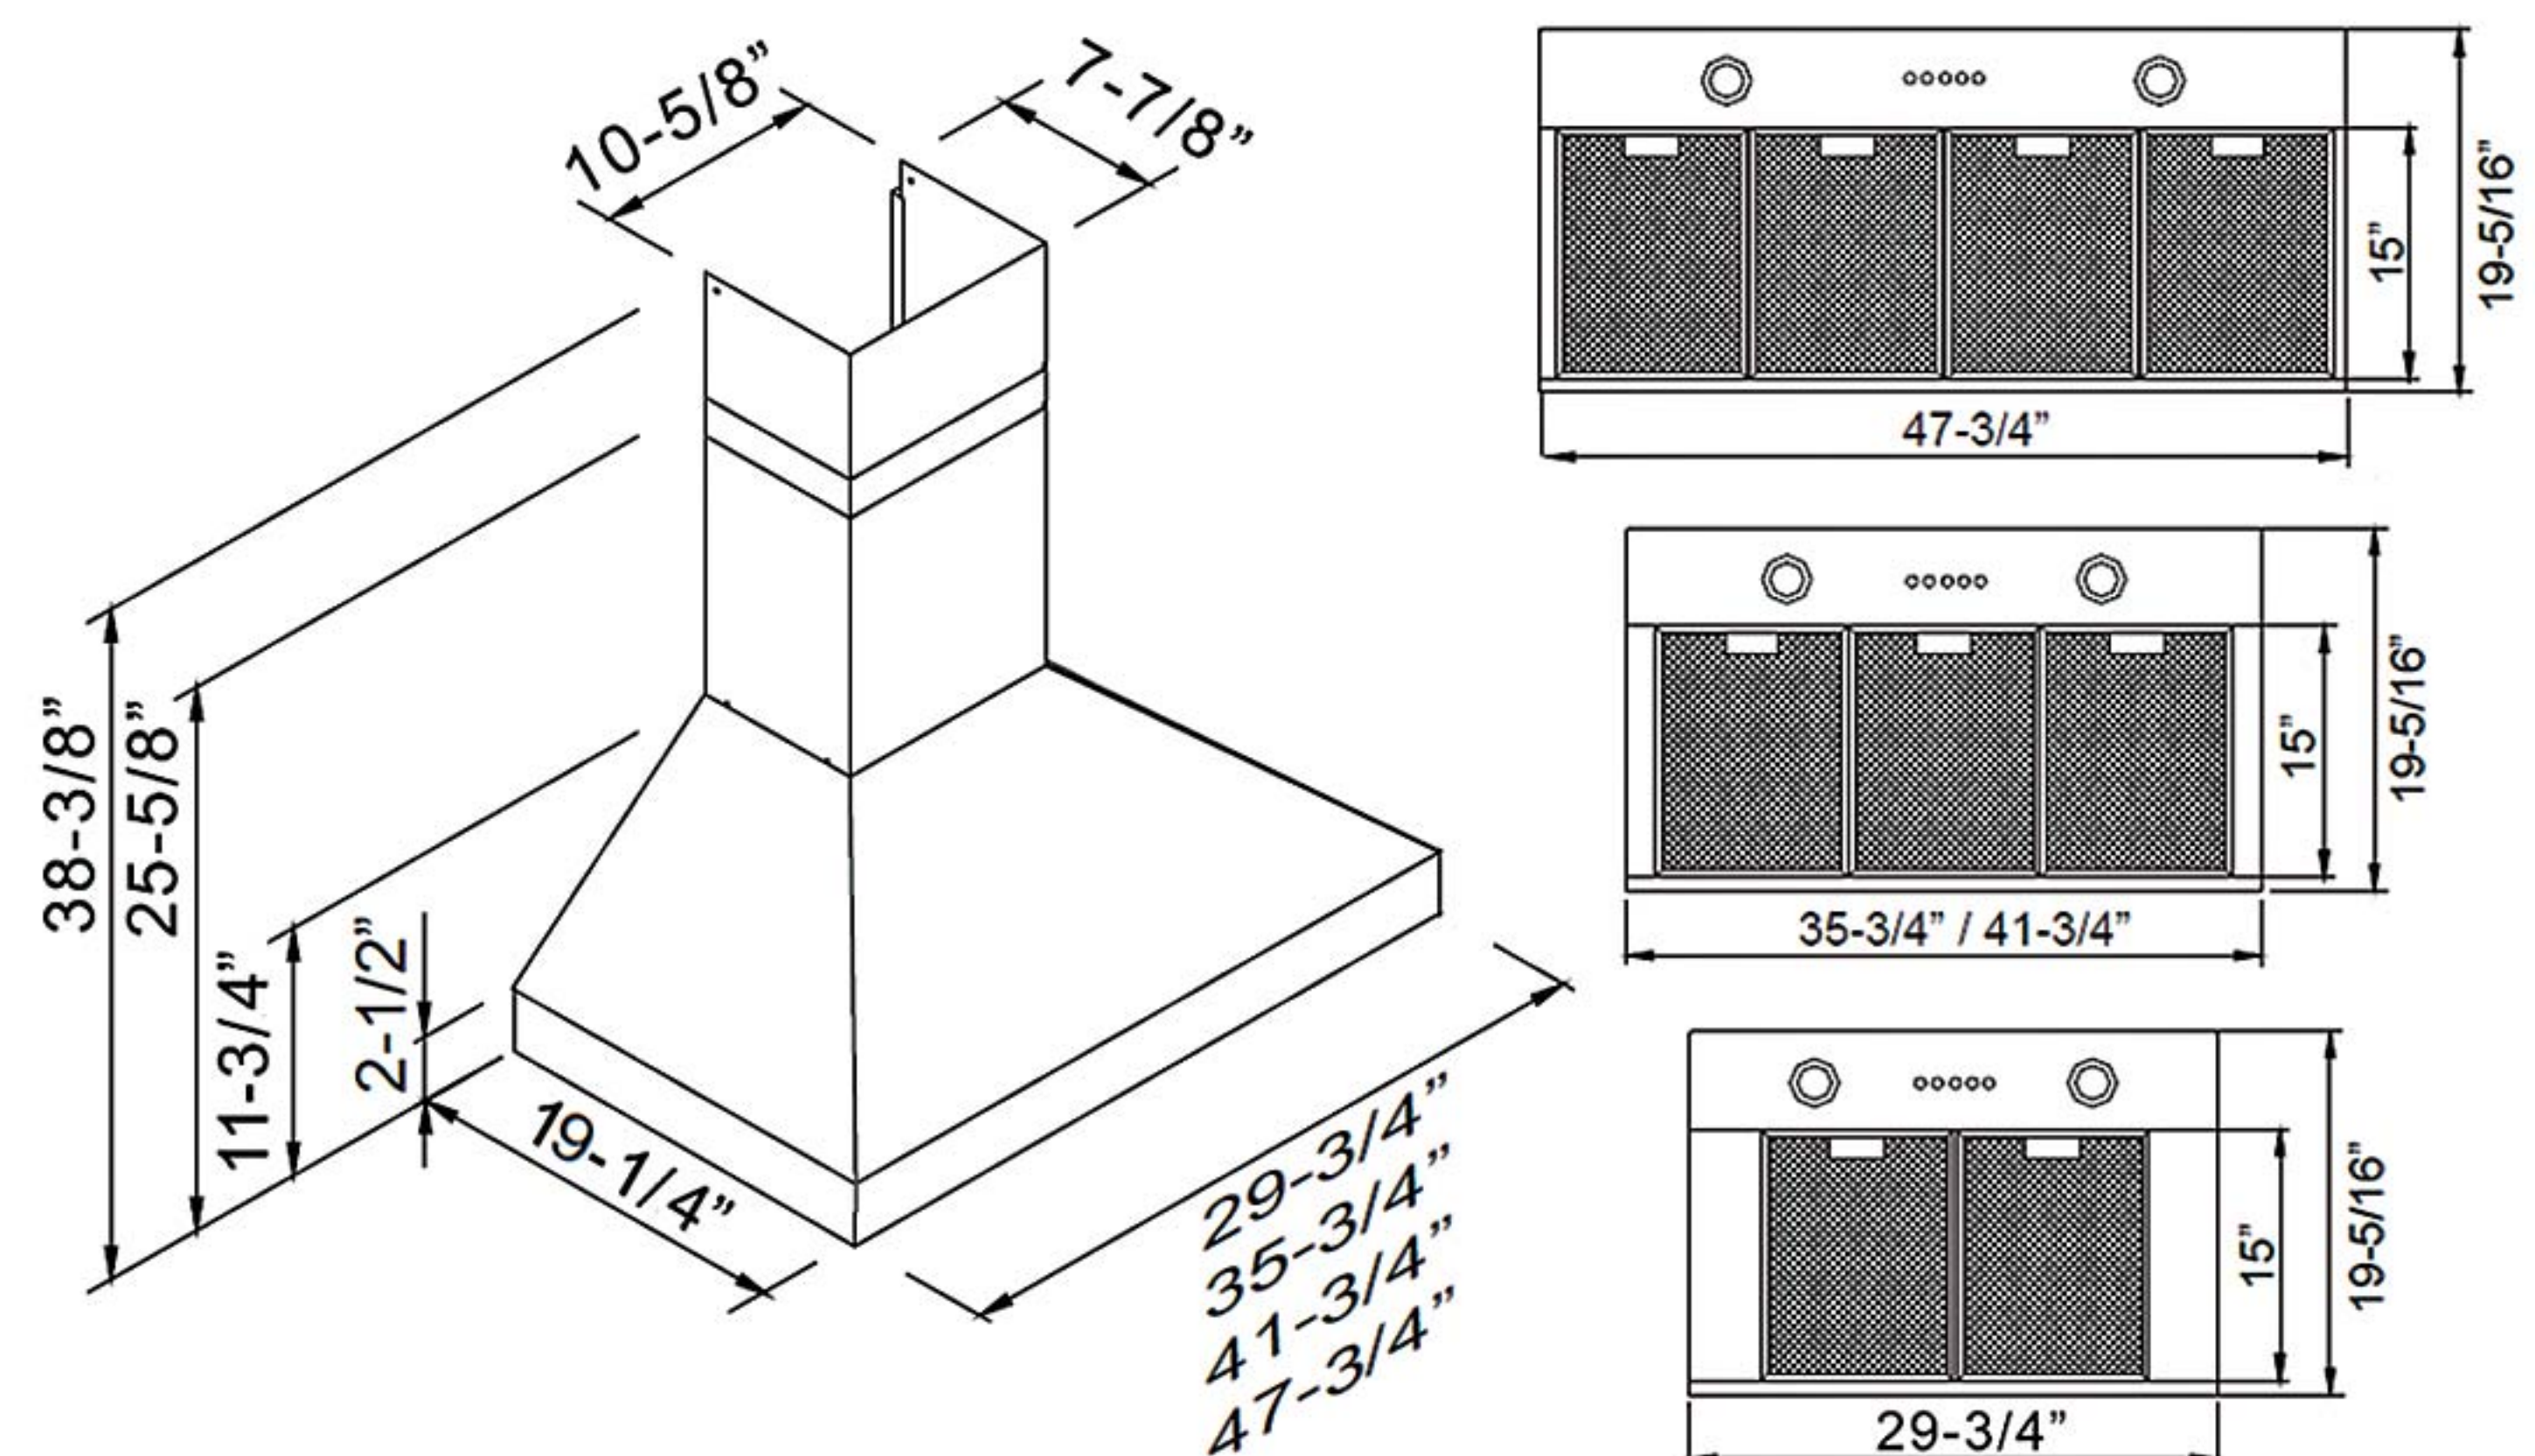

Optional Accessories

Model	DESCRIPTION	SIZE	COLOR	NOTE
RA-77AF	Aluminum filter	-	-	1 piece
RA-77EXTDC	Extension duct cover	46"	Stainless Steel	9 ~ 11 ft ceiling
RA-77DK	Ductless kit	-	-	1 set
BS30	Backsplash	30" x 30"	Stainless Steel	1 piece
BS36	Backsplash	36" x 30"	Stainless Steel	1 piece
BS42	Backsplash	42" x 30"	Stainless Steel	1 piece