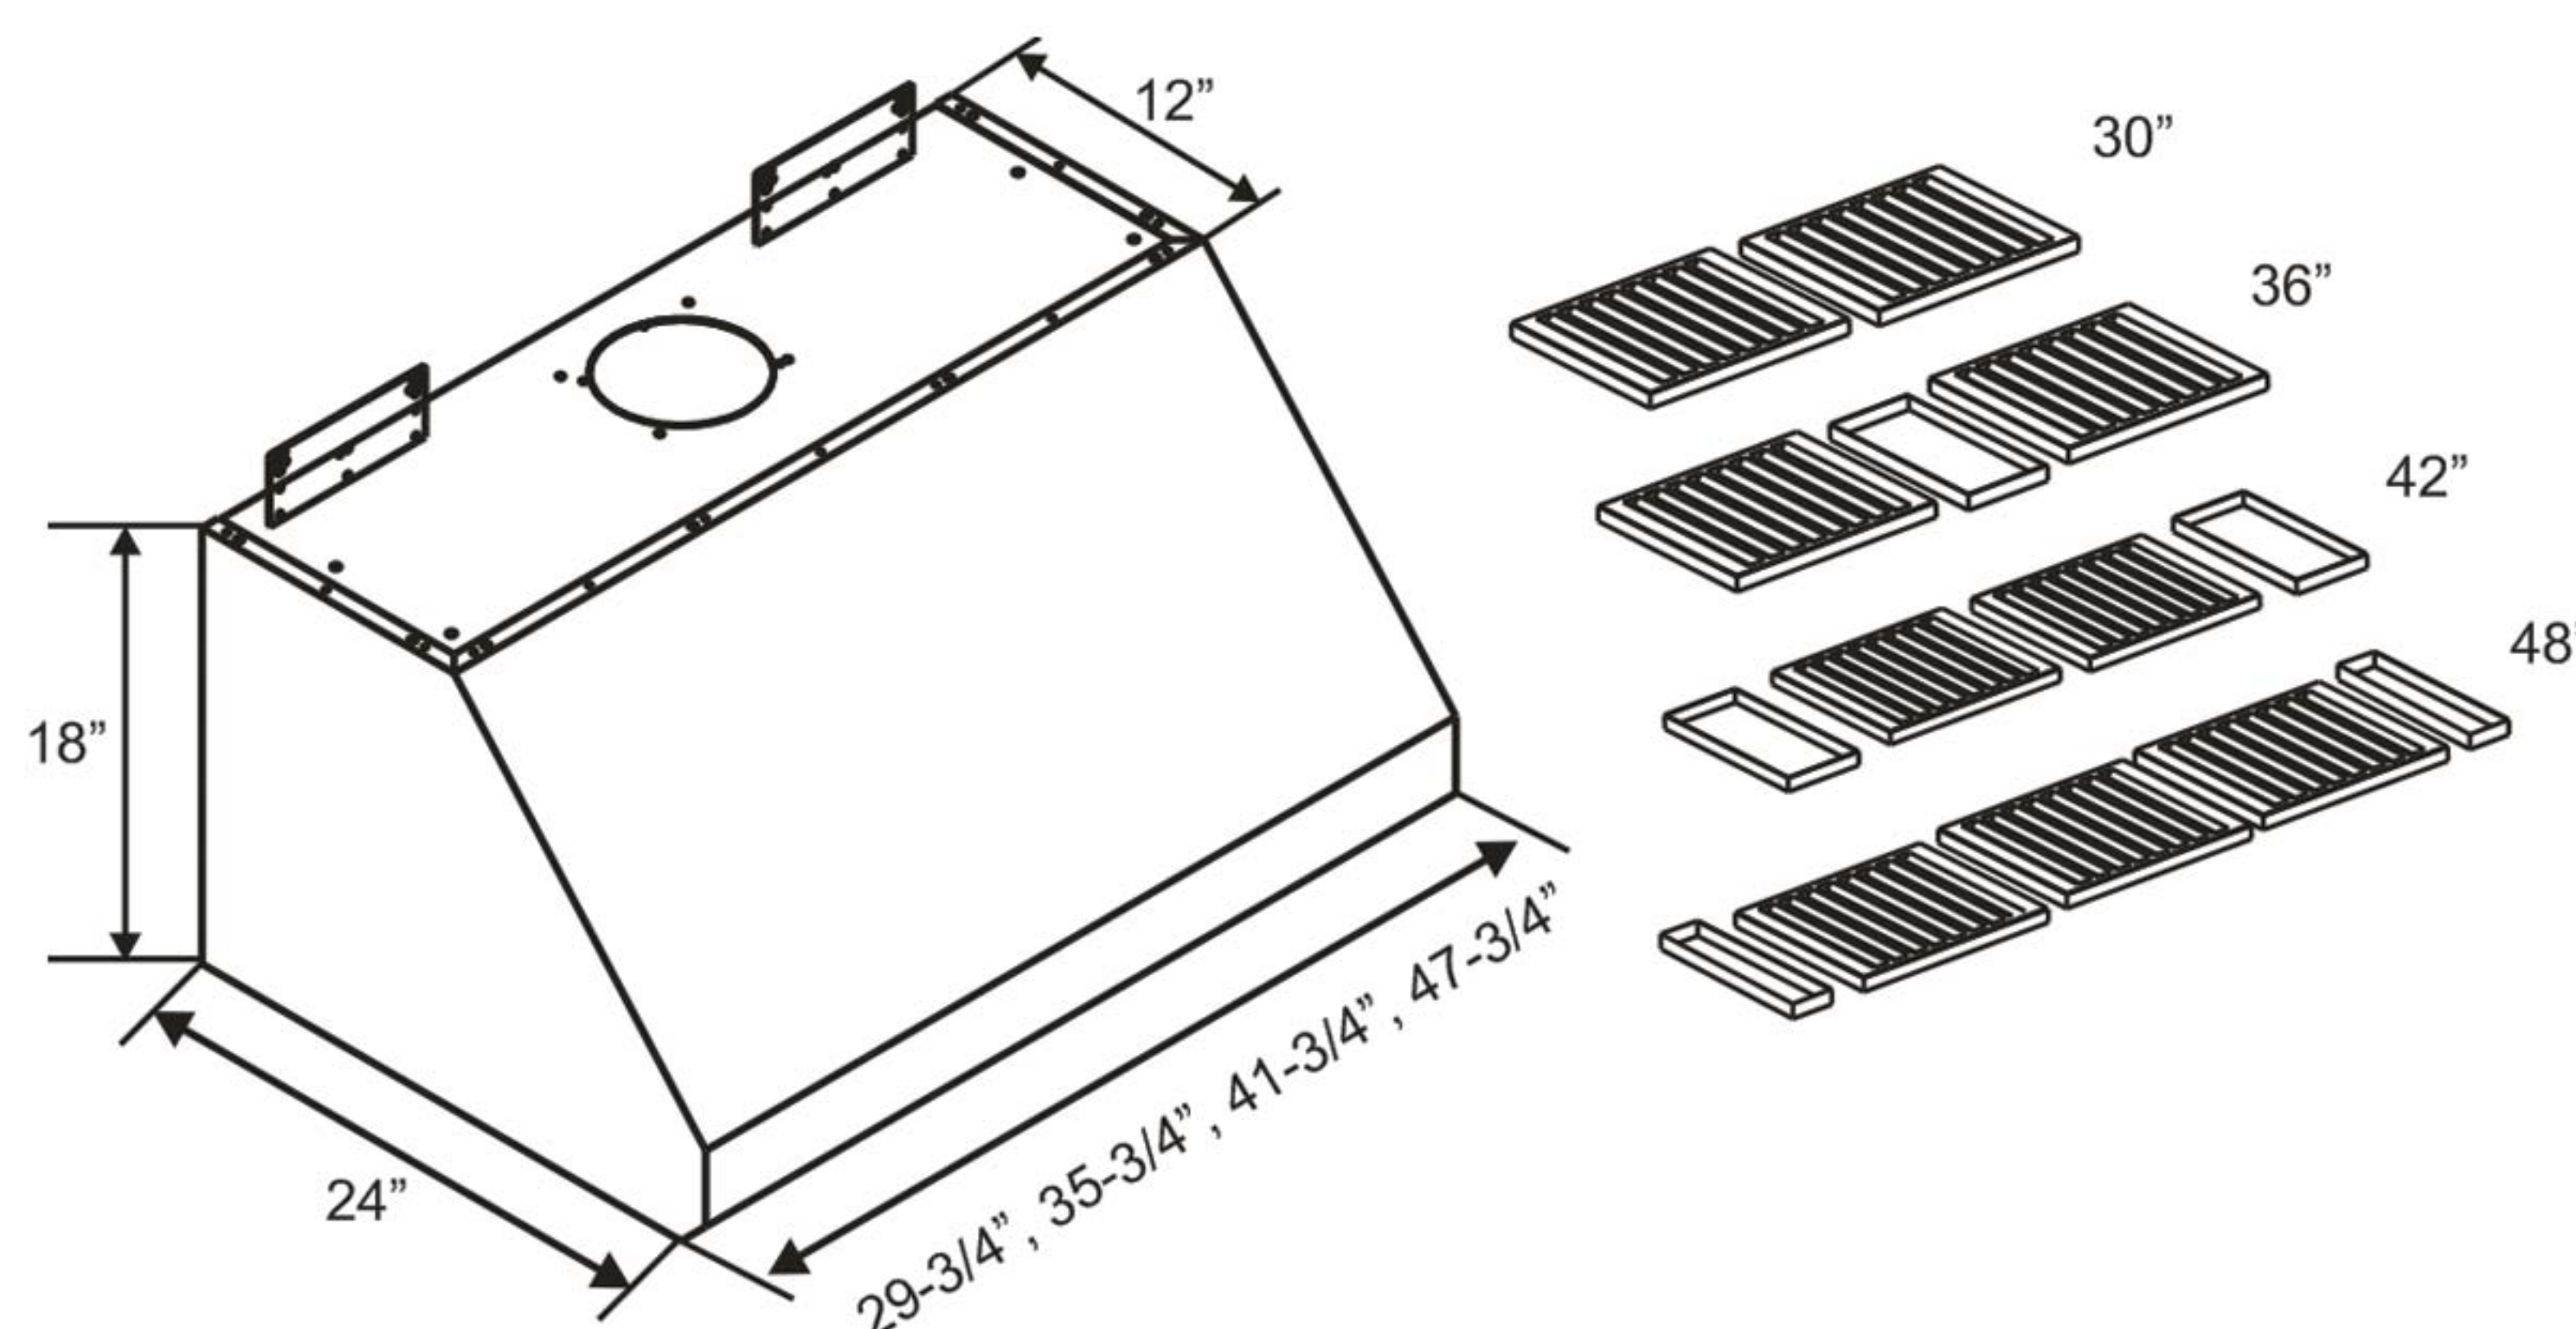

Under Cabinet Series

Heat lamp not included.

RA-35 series

Specifications

Model	Size	Color	CFM	Sones	Speed	Light	Duct	Recirculation
RA-35U30SS	30"	Stainless Steel	800	5.6	3	LED x 2 (65 lm/w each)	8" vertical	No
RA-35U36SS	36"	Stainless Steel	800	5.6	3	LED x 2 (65 lm/w each)	8" vertical	No
RA-35U42SS	42"	Stainless Steel	800	5.6	3	LED x 2 (65 lm/w each)	8" vertical	No
RA-35U48SS	48"	Stainless Steel	800	8.0	3	LED x 3 (65 lm/w each)	8" vertical	No

Features

1. All-new baffle filters design with easy removable handles.
2. Dual 250 watt infrared heat lamps. (Heat lamp not included)
3. Electronic 3 speed and 30 seconds delay shut-off.
4. Electronic push button control with LED indicator.

Optional Accessories

Model	DESCRIPTION	SIZE	COLOR	NOTE
RA-35BF	Baffle filter	-	Stainless Steel	1 piece
BS30	Backsplash	30" x 30"	Stainless Steel	1 piece
BS36	Backsplash	36" x 30"	Stainless Steel	1 piece
BS42	Backsplash	42" x 30"	Stainless Steel	1 piece