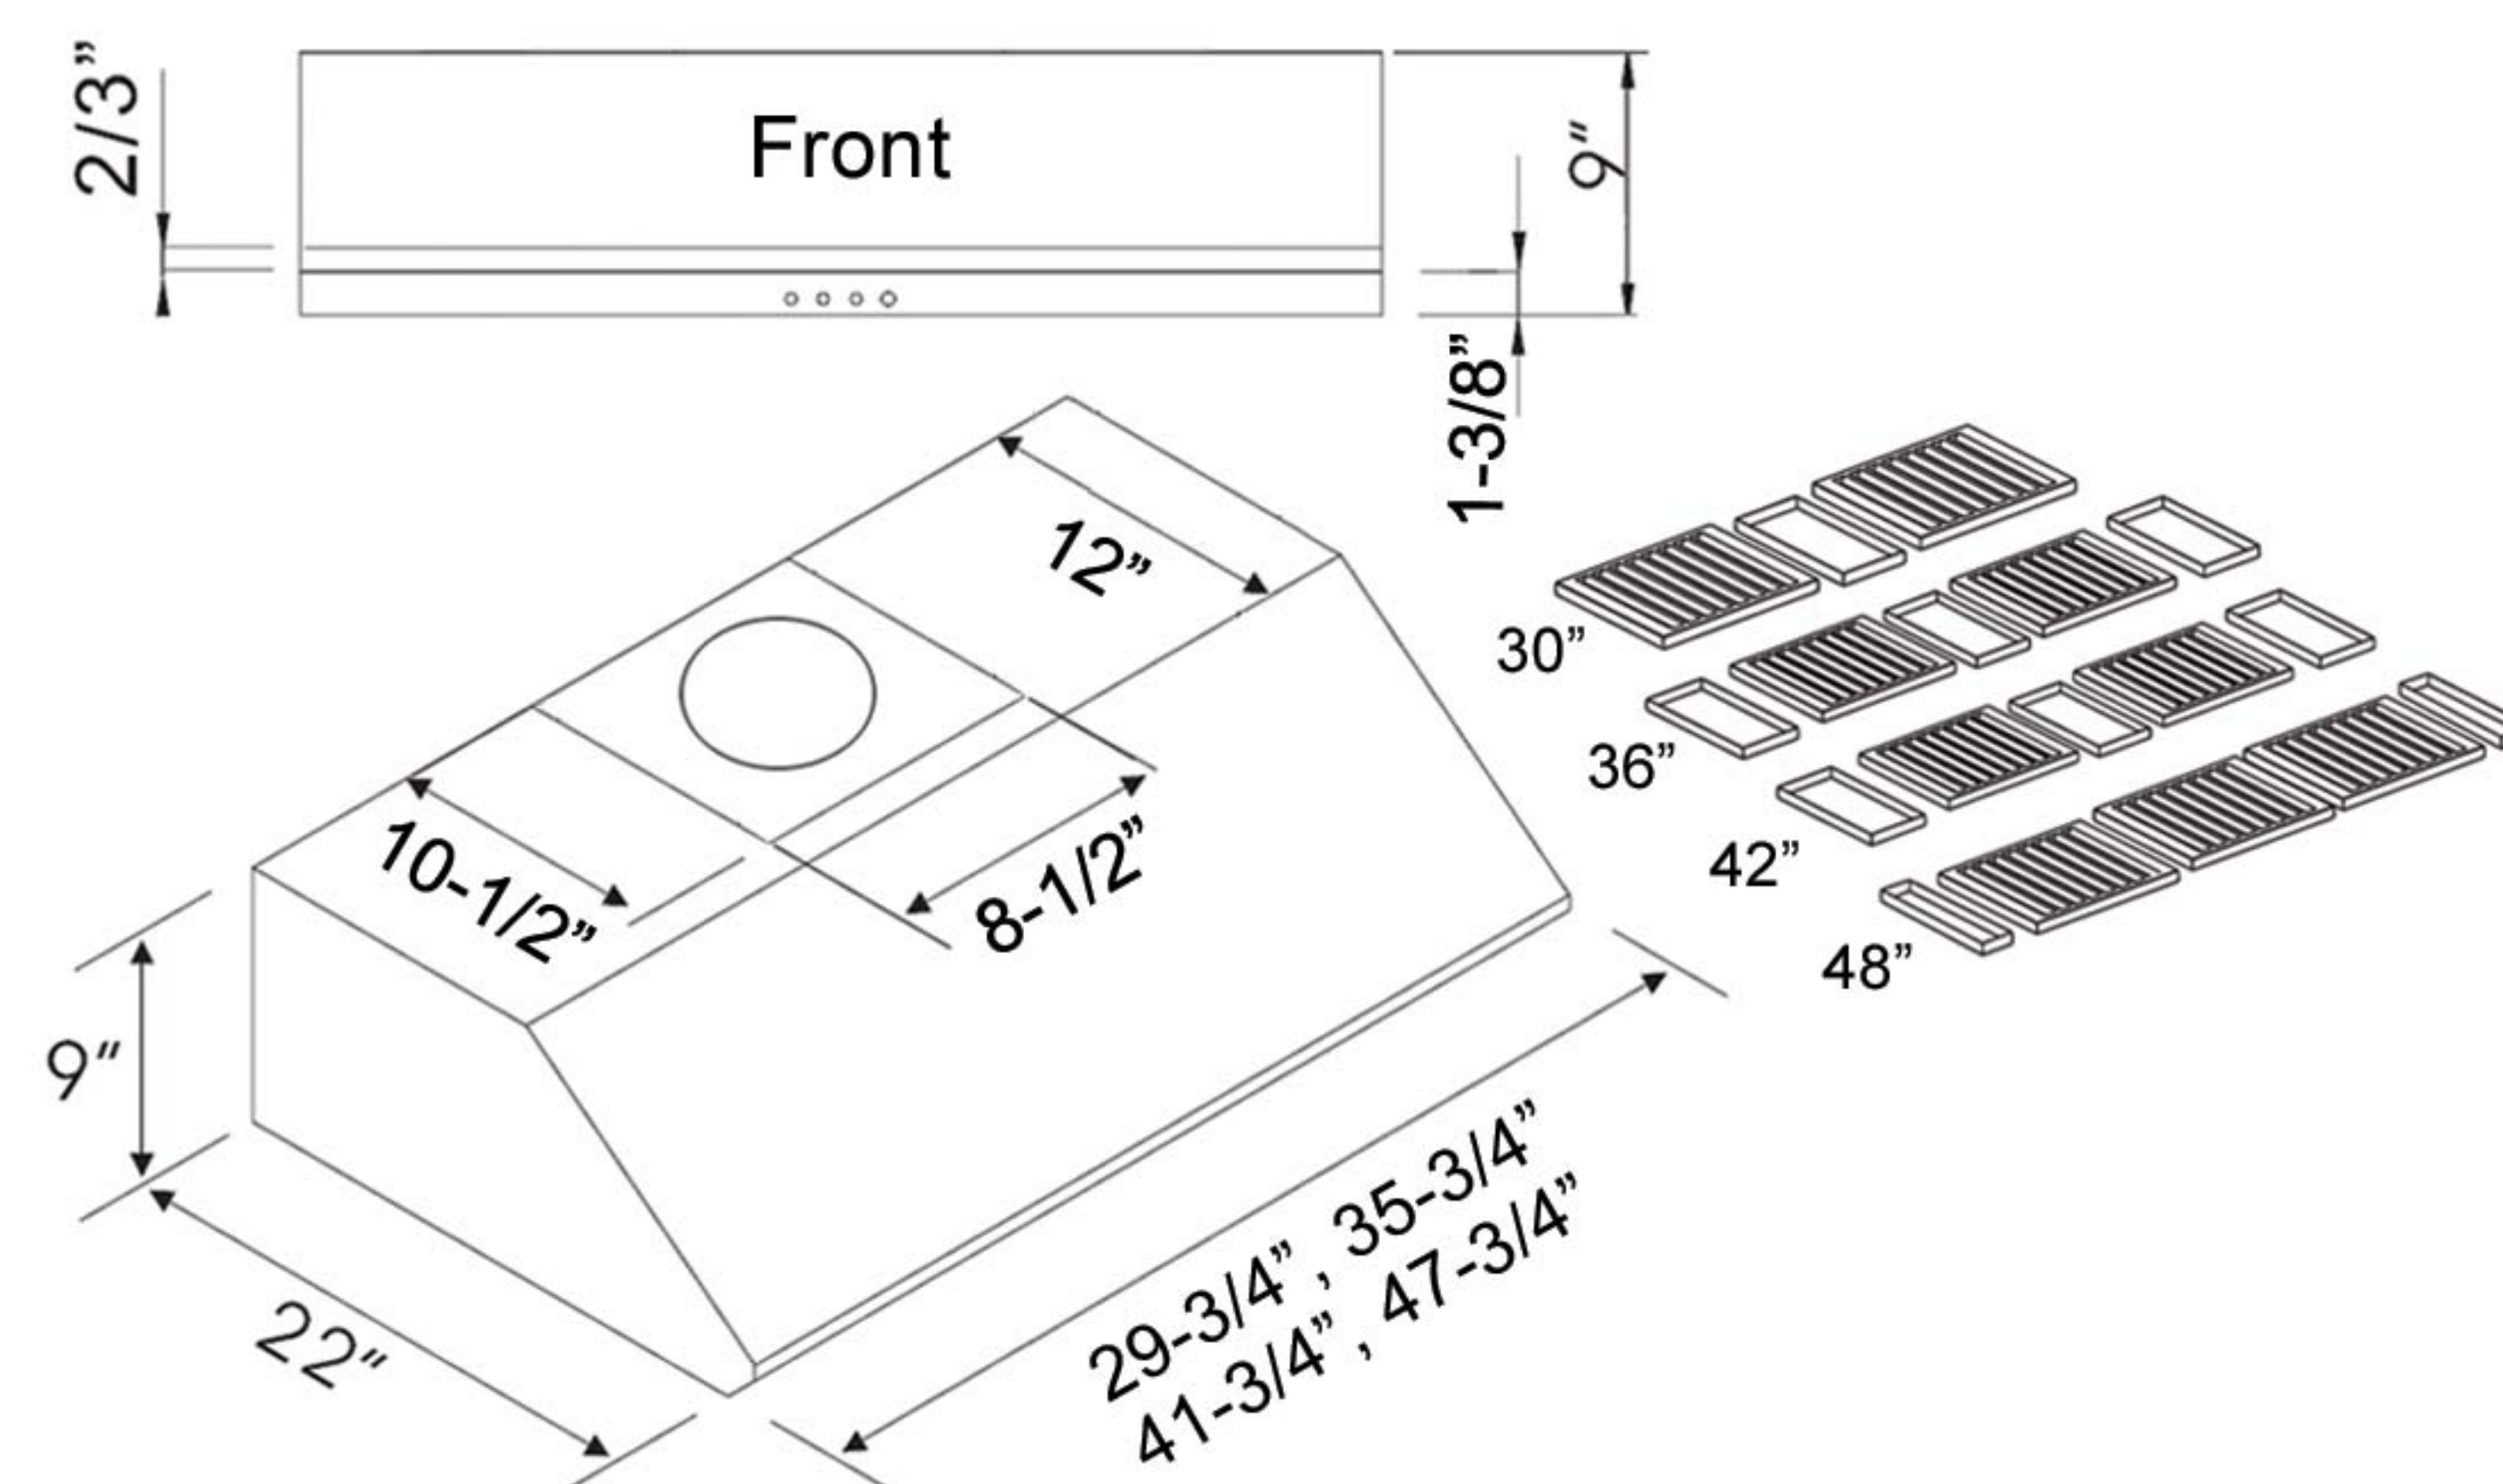

Optional Accessories

Model	DESCRIPTION	SIZE	COLOR	NOTE
RA-34LBF	Baffle filter	-	Stainless Steel	1 piece
RA-34LDC	Duct cover	-	-	8 ~ 9 ft ceiling
BS30	Backsplash	30" x 30"	Stainless Steel	1 piece
BS36	Backsplash	36" x 30"	Stainless Steel	1 piece
BS42	Backsplash	42" x 30"	Stainless Steel	1 piece