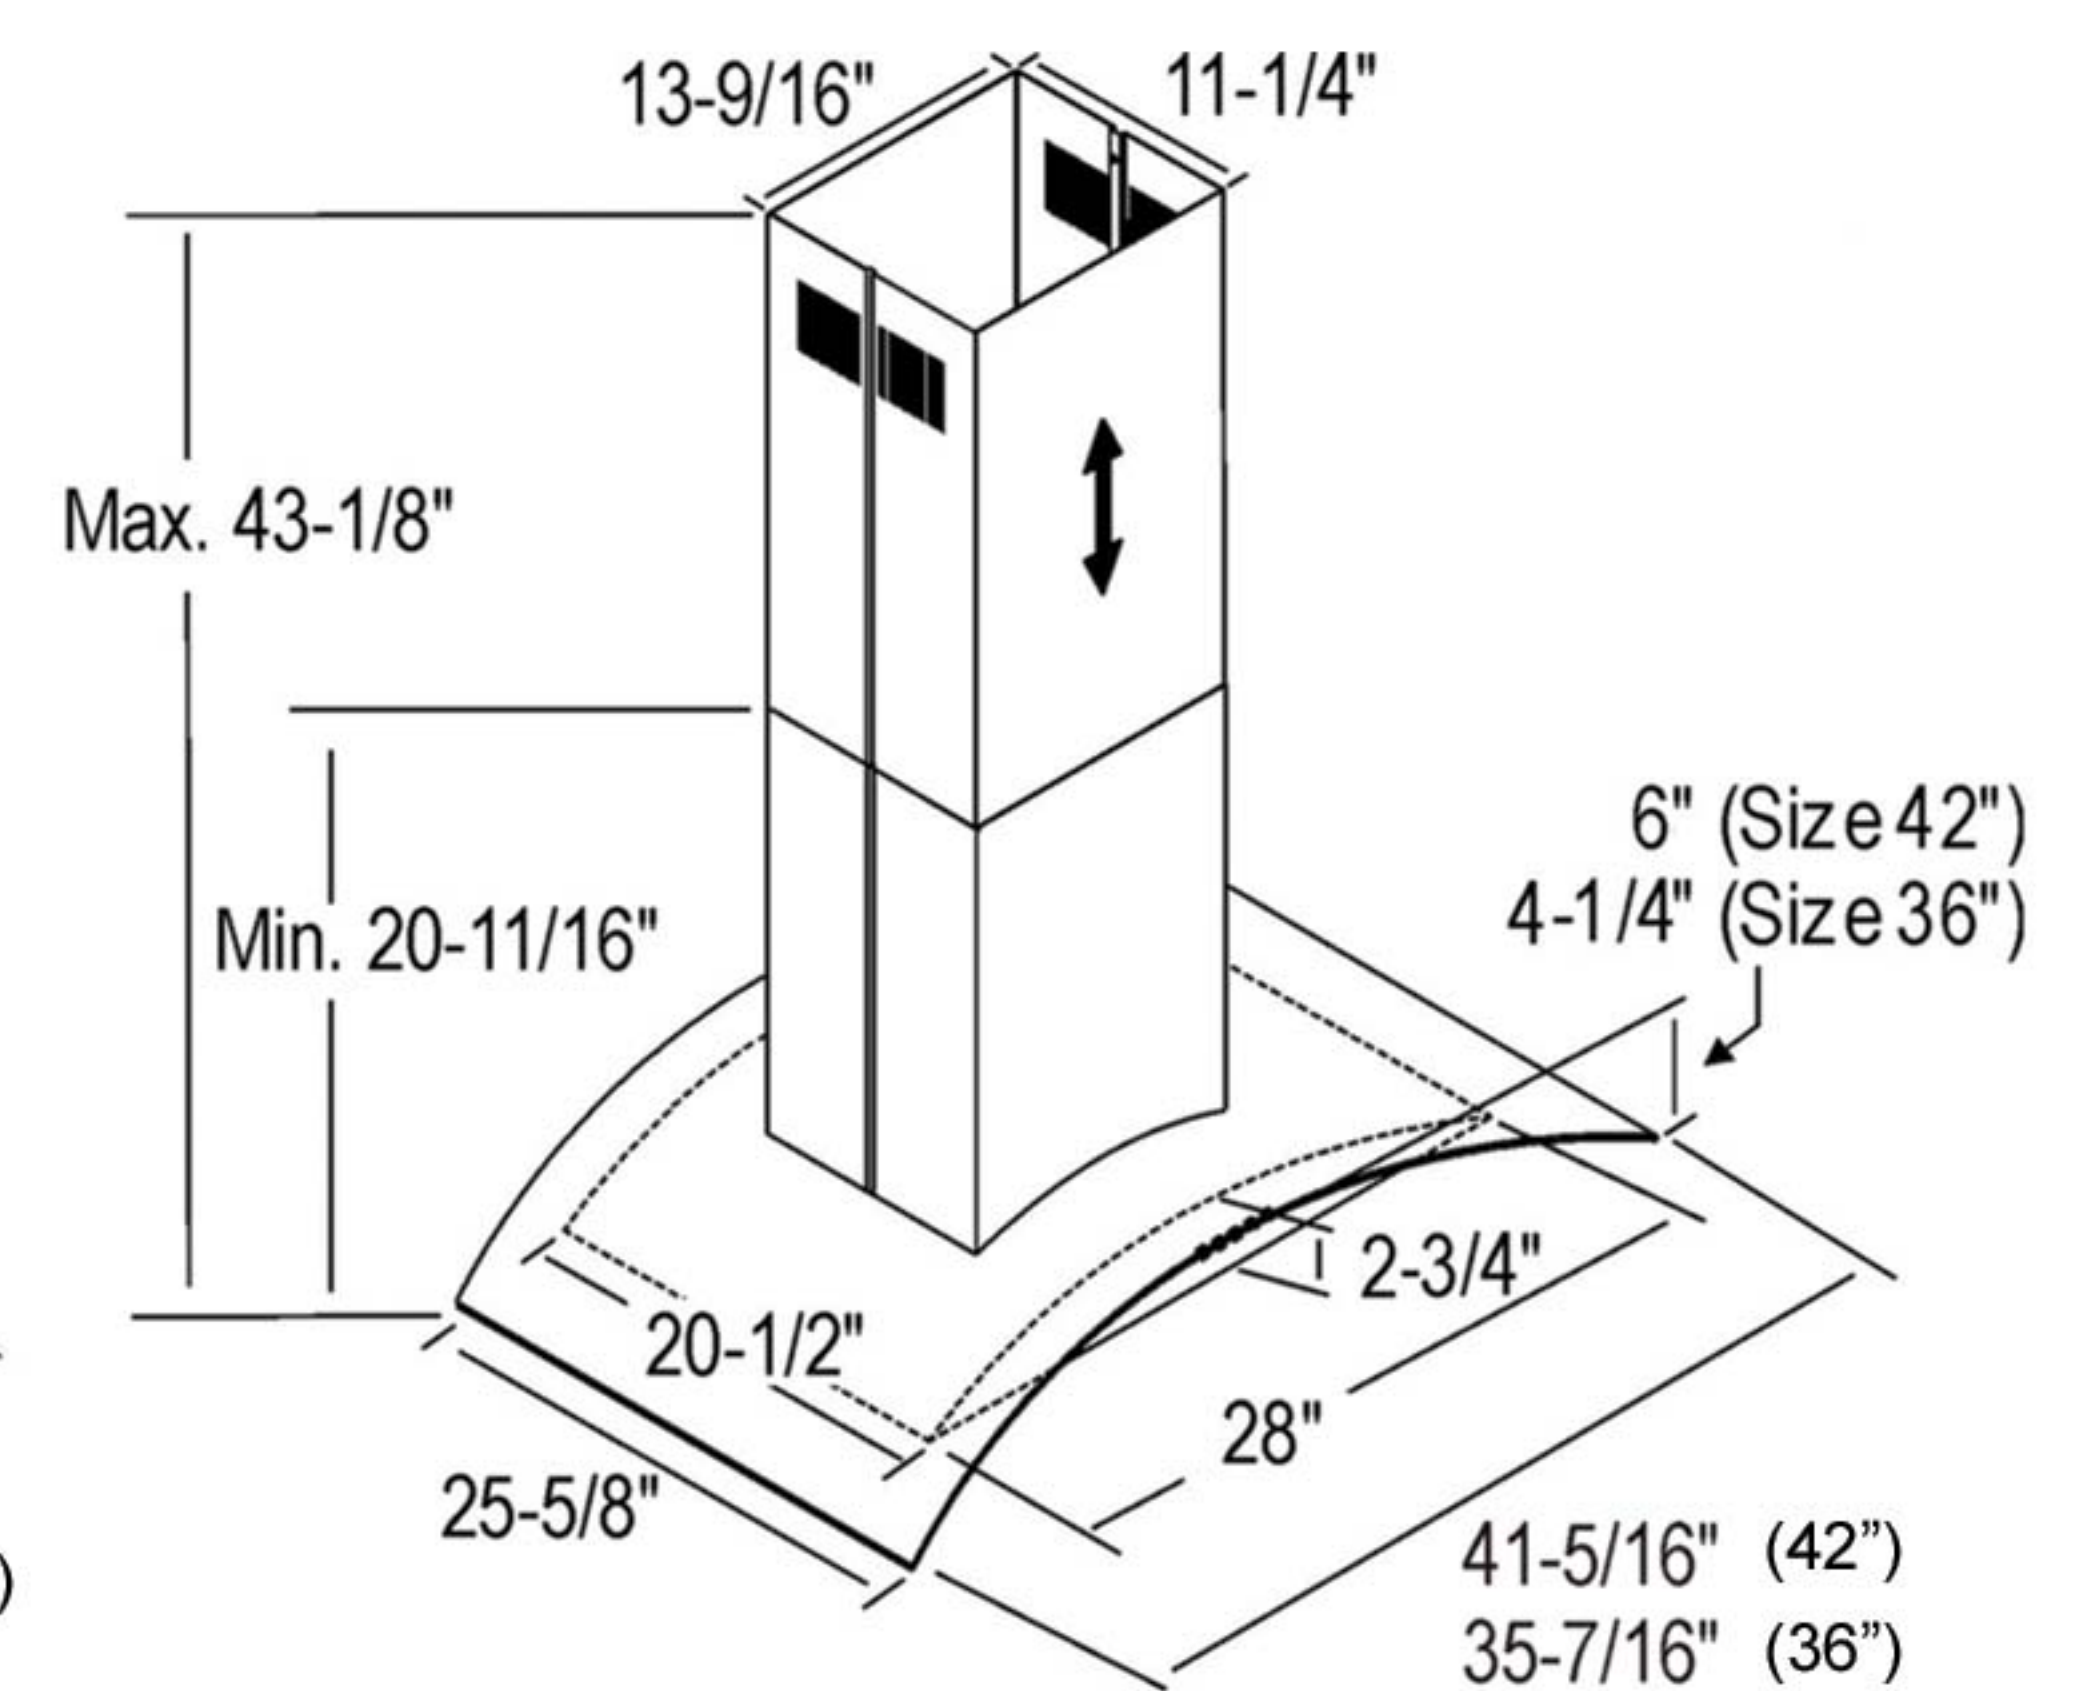

Optional Accessories

Model	DESCRIPTION	SIZE	COLOR	NOTE
HILDC	Long duct cover	-	Stainless Steel	9-1/2 ~ 11ft ceiling
HISDC	Special duct cover	-	Stainless Steel	11 ~ 12ft ceiling
HI30AF	Aluminum filter (for 30")	-	-	1 piece (for HI30SS)
HIAF	Aluminum filter (for 36" & 42")	-	-	1 piece (for HI36SS & HI42SS)
HIDK	Ductless kit	-	-	1 set
HICF	Charcoal filter	-	-	1 piece