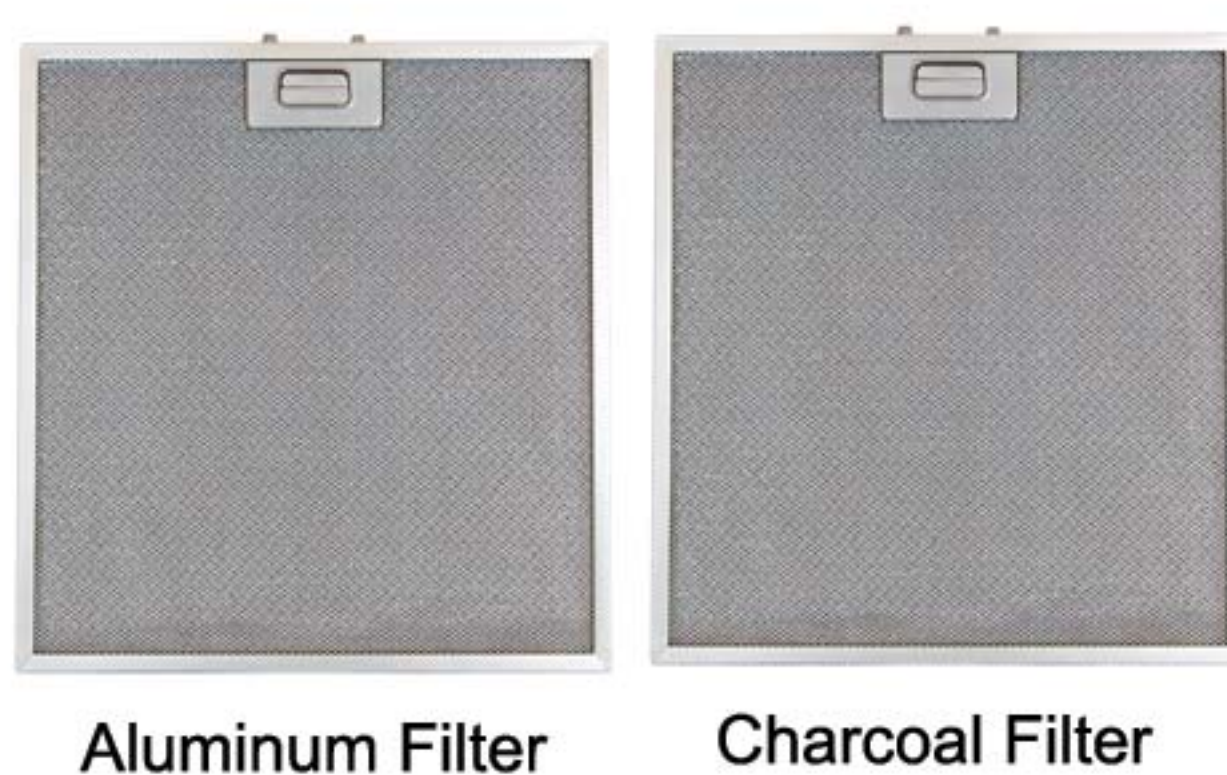

Under Cabinet Series

WS-208L & WS-208LF series

Specifications (WS-208L)

Model	Size	Color	CFM	Sones	Speed	Light	Duct	Recirculation
WS-208L30SS	30"	Stainless Steel	620	5.4	3	LED x 2 (65 lm/w each)	6" / 7" vertical	No
WS-208L36SS	36"	Stainless Steel	620	5.4	3	LED x 2 (65 lm/w each)	6" / 7" vertical	No

Specifications (WS-208LF)

Model	Size	Color	CFM	Sones	Speed	Light	Duct	Recirculation
WS-208LF30SS	30"	Stainless Steel	400	4.8	3	LED x 2 (65 lm/w each)	-	Yes
WS-208LF36SS	36"	Stainless Steel	400	4.8	3	LED x 2 (65 lm/w each)	-	Yes

Features (WS-208L)

1. 2 High-density aluminum filters design. (30")
2. 3 High-density aluminum filters design. (36")
3. Push button control.

Features (WS-208LF)

1. 2 High-density charcoal filters design. (30")
2. 3 High-density charcoal filters design. (36")
3. Recirculating design.
4. Push button control.

Optional Accessories

Model	DESCRIPTION	SIZE	COLOR	NOTE
WS-208LAF	Aluminum filter (for WS-208L)	-	-	1 piece (for WS-208L)
WS-208LFCF	Charcoal filter (for WS-208LF)	-	-	1 piece (for WS-208LF)
BS30	Backsplash	30" x 30"	Stainless Steel	1 piece
BS36	Backsplash	36" x 30"	Stainless Steel	1 piece
BS42	Backsplash	42" x 30"	Stainless Steel	1 piece