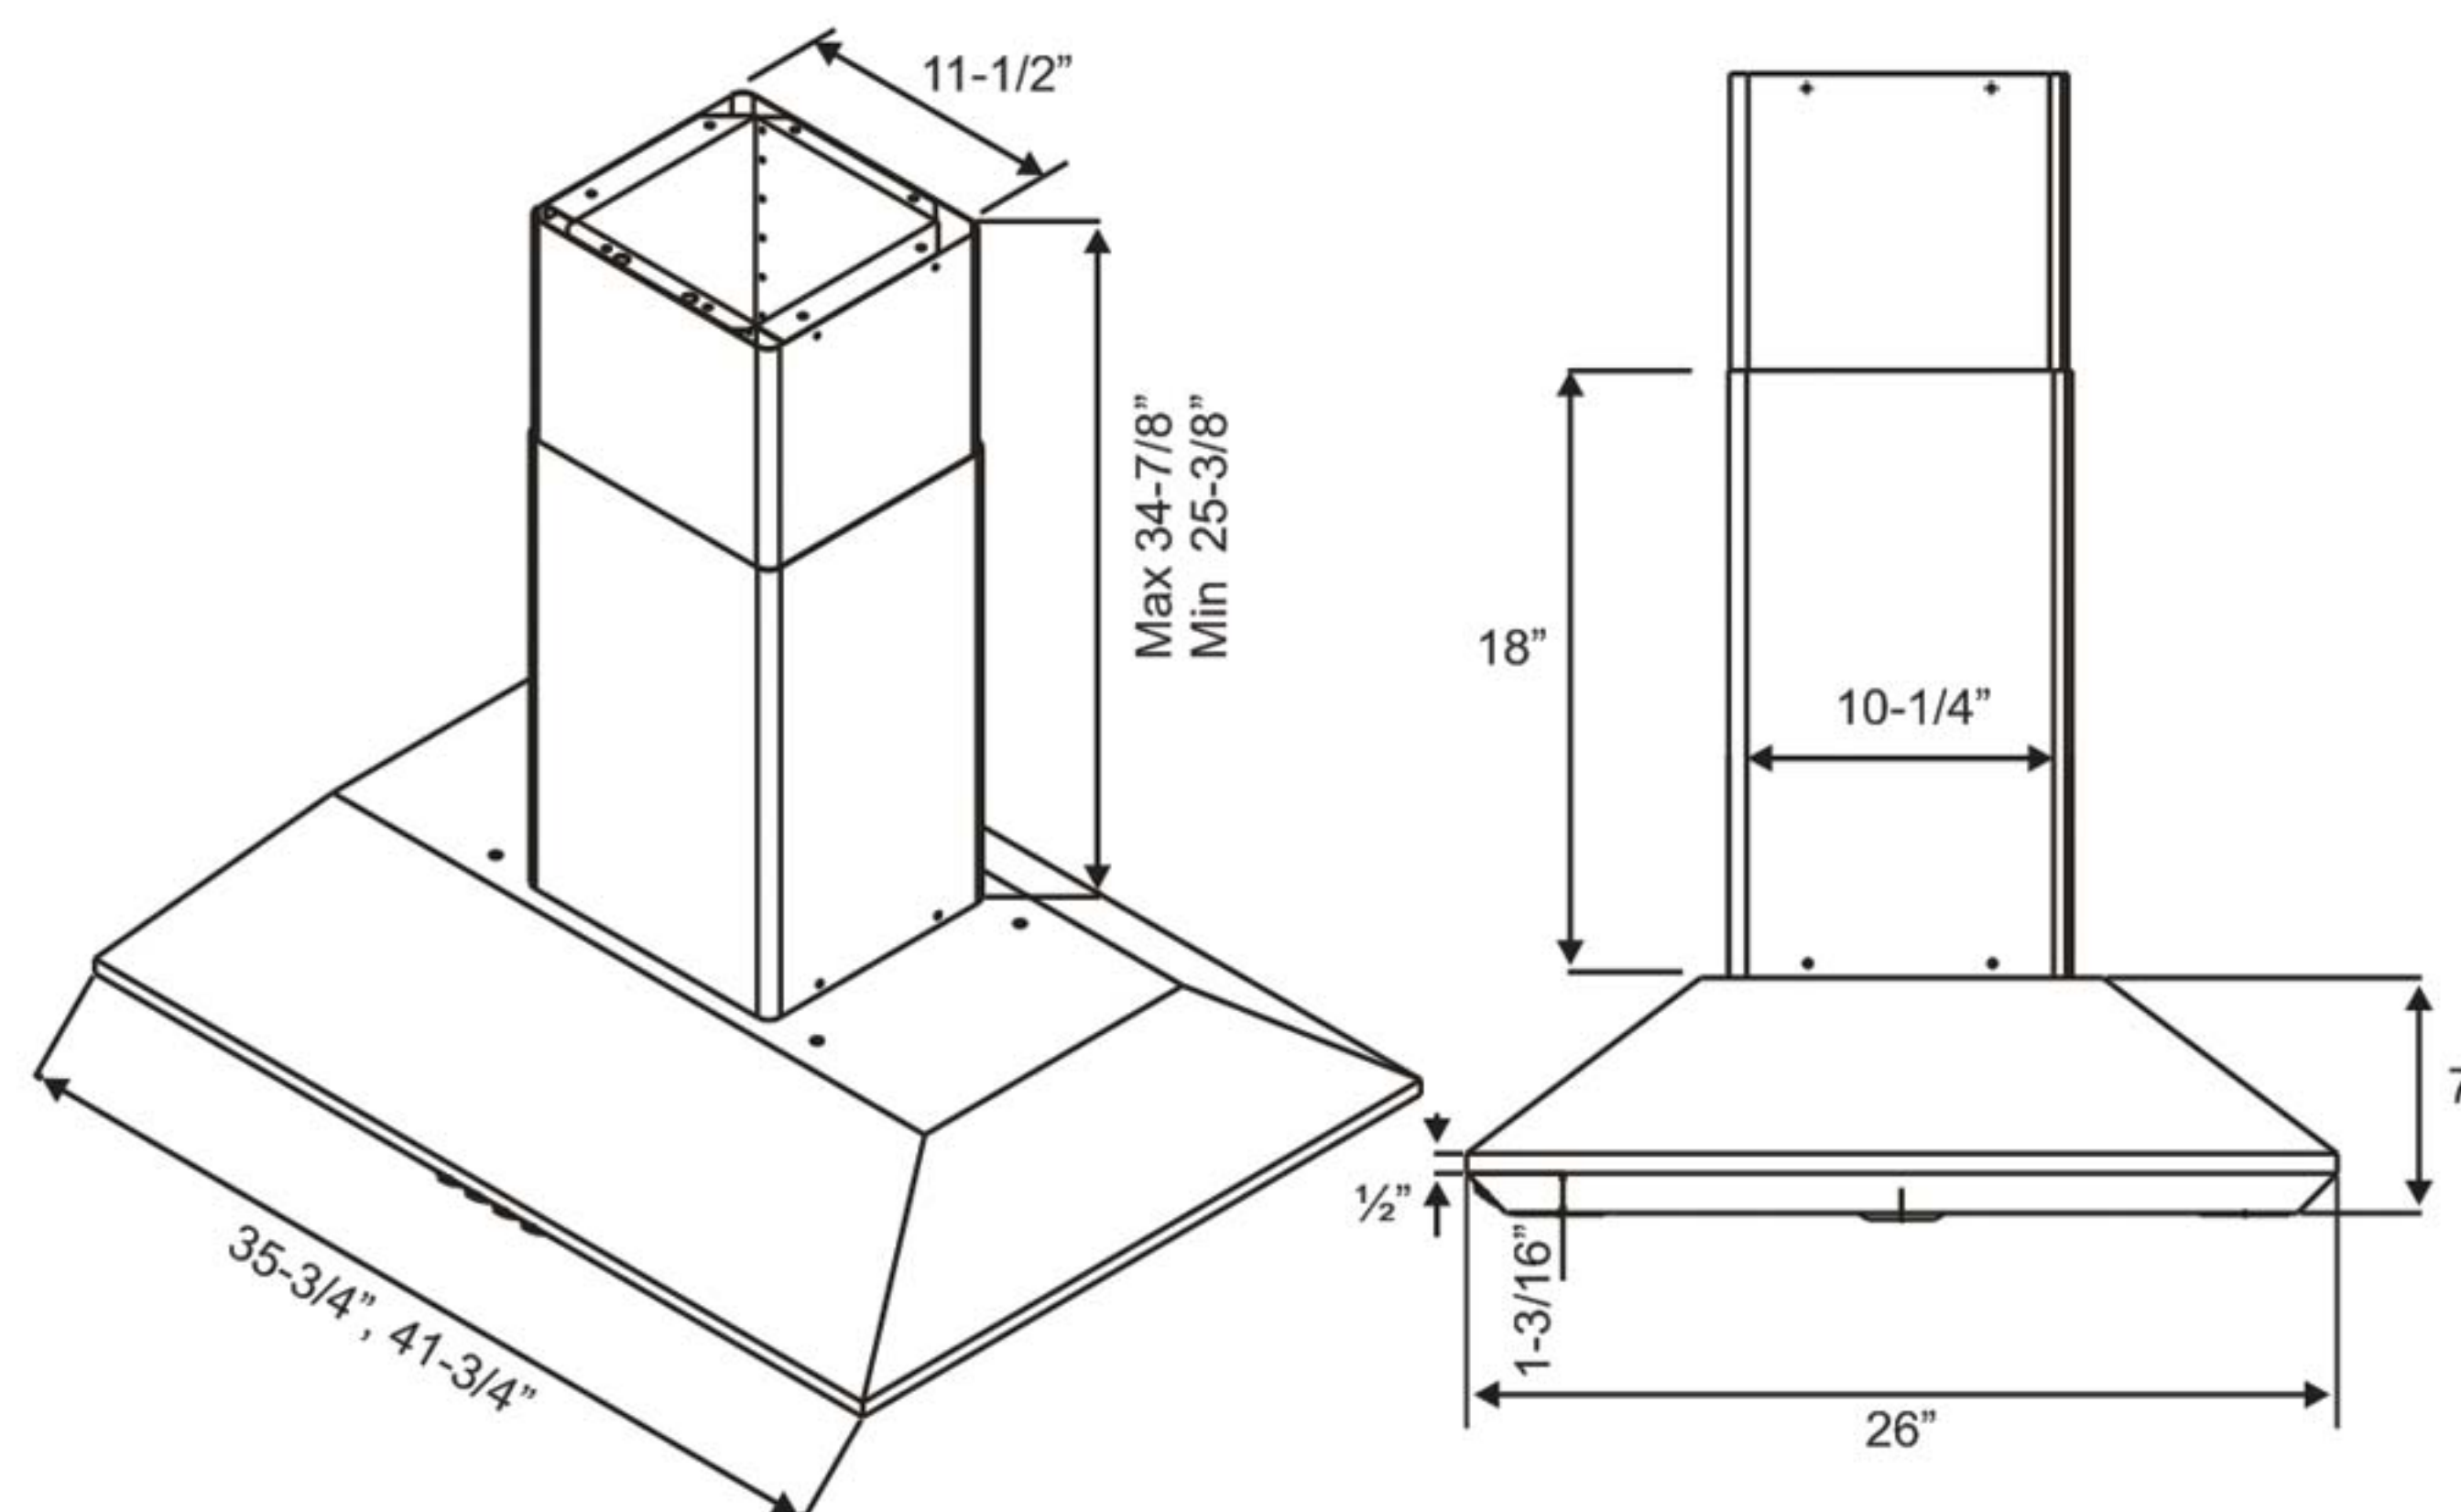

Optional Accessories

Model	DESCRIPTION	SIZE	COLOR	NOTE
R-18LSDC	Short duct cover	16"	Stainless Steel	7-1/2 ~ 8 ft ceiling
R-18LLDC	Long duct cover	59"	Stainless Steel	9 ~ 11 ft ceiling
R-18LMF	Mesh filter	-	-	1 piece (6 pcs/pk)
R-18LDK	Ductless kit	-	-	1 set
R-18LCF	Charcoal filter	-	-	1 piece
R-18LOC	Oil cup	-	-	1 piece