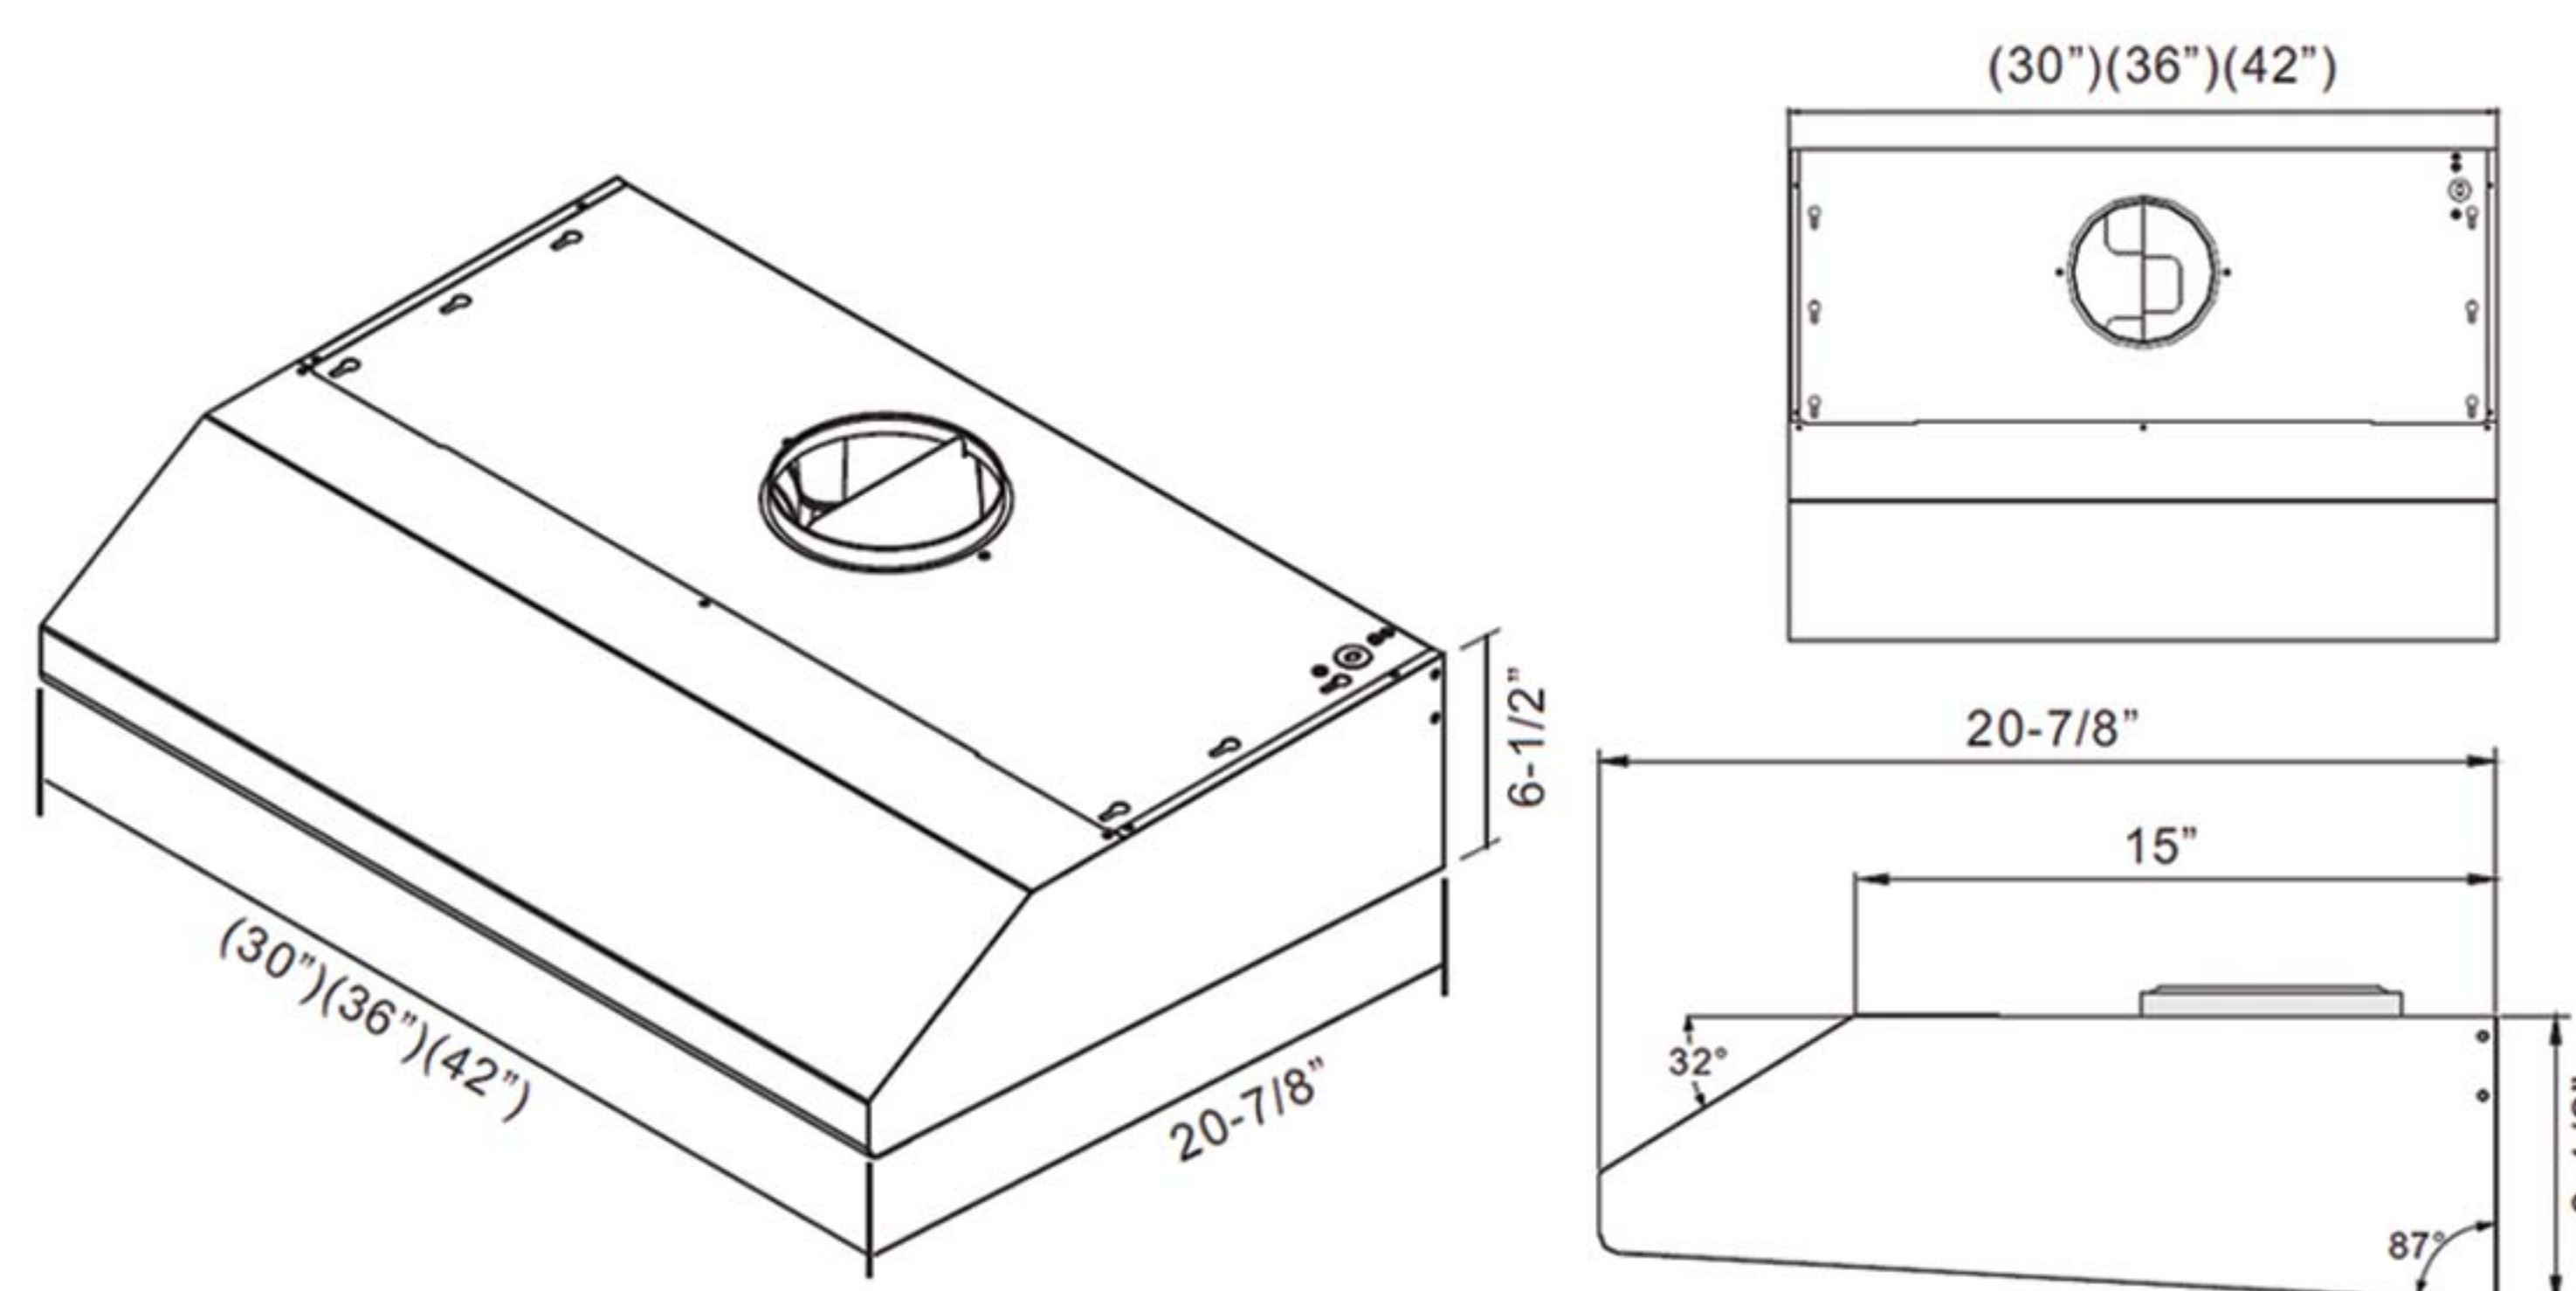

Optional Accessories

Model	DESCRIPTION	SIZE	COLOR	NOTE
WS-58AF	Aluminum filter	-	-	1 piece
WS-58CF	Charcoal filter	-	-	1 piece
WS-5830DK	Ductless kit	30"	-	1 set
WS-5836DK	Ductless kit	36"	-	1 set
WS-5842DK	Ductless kit	42"	-	1 set
BS30	Backsplash	30" x 30"	Stainless Steel	1 piece
BS36	Backsplash	36" x 30"	Stainless Steel	1 piece
BS42	Backsplash	42" x 30"	Stainless Steel	1 piece

Ductless Kit