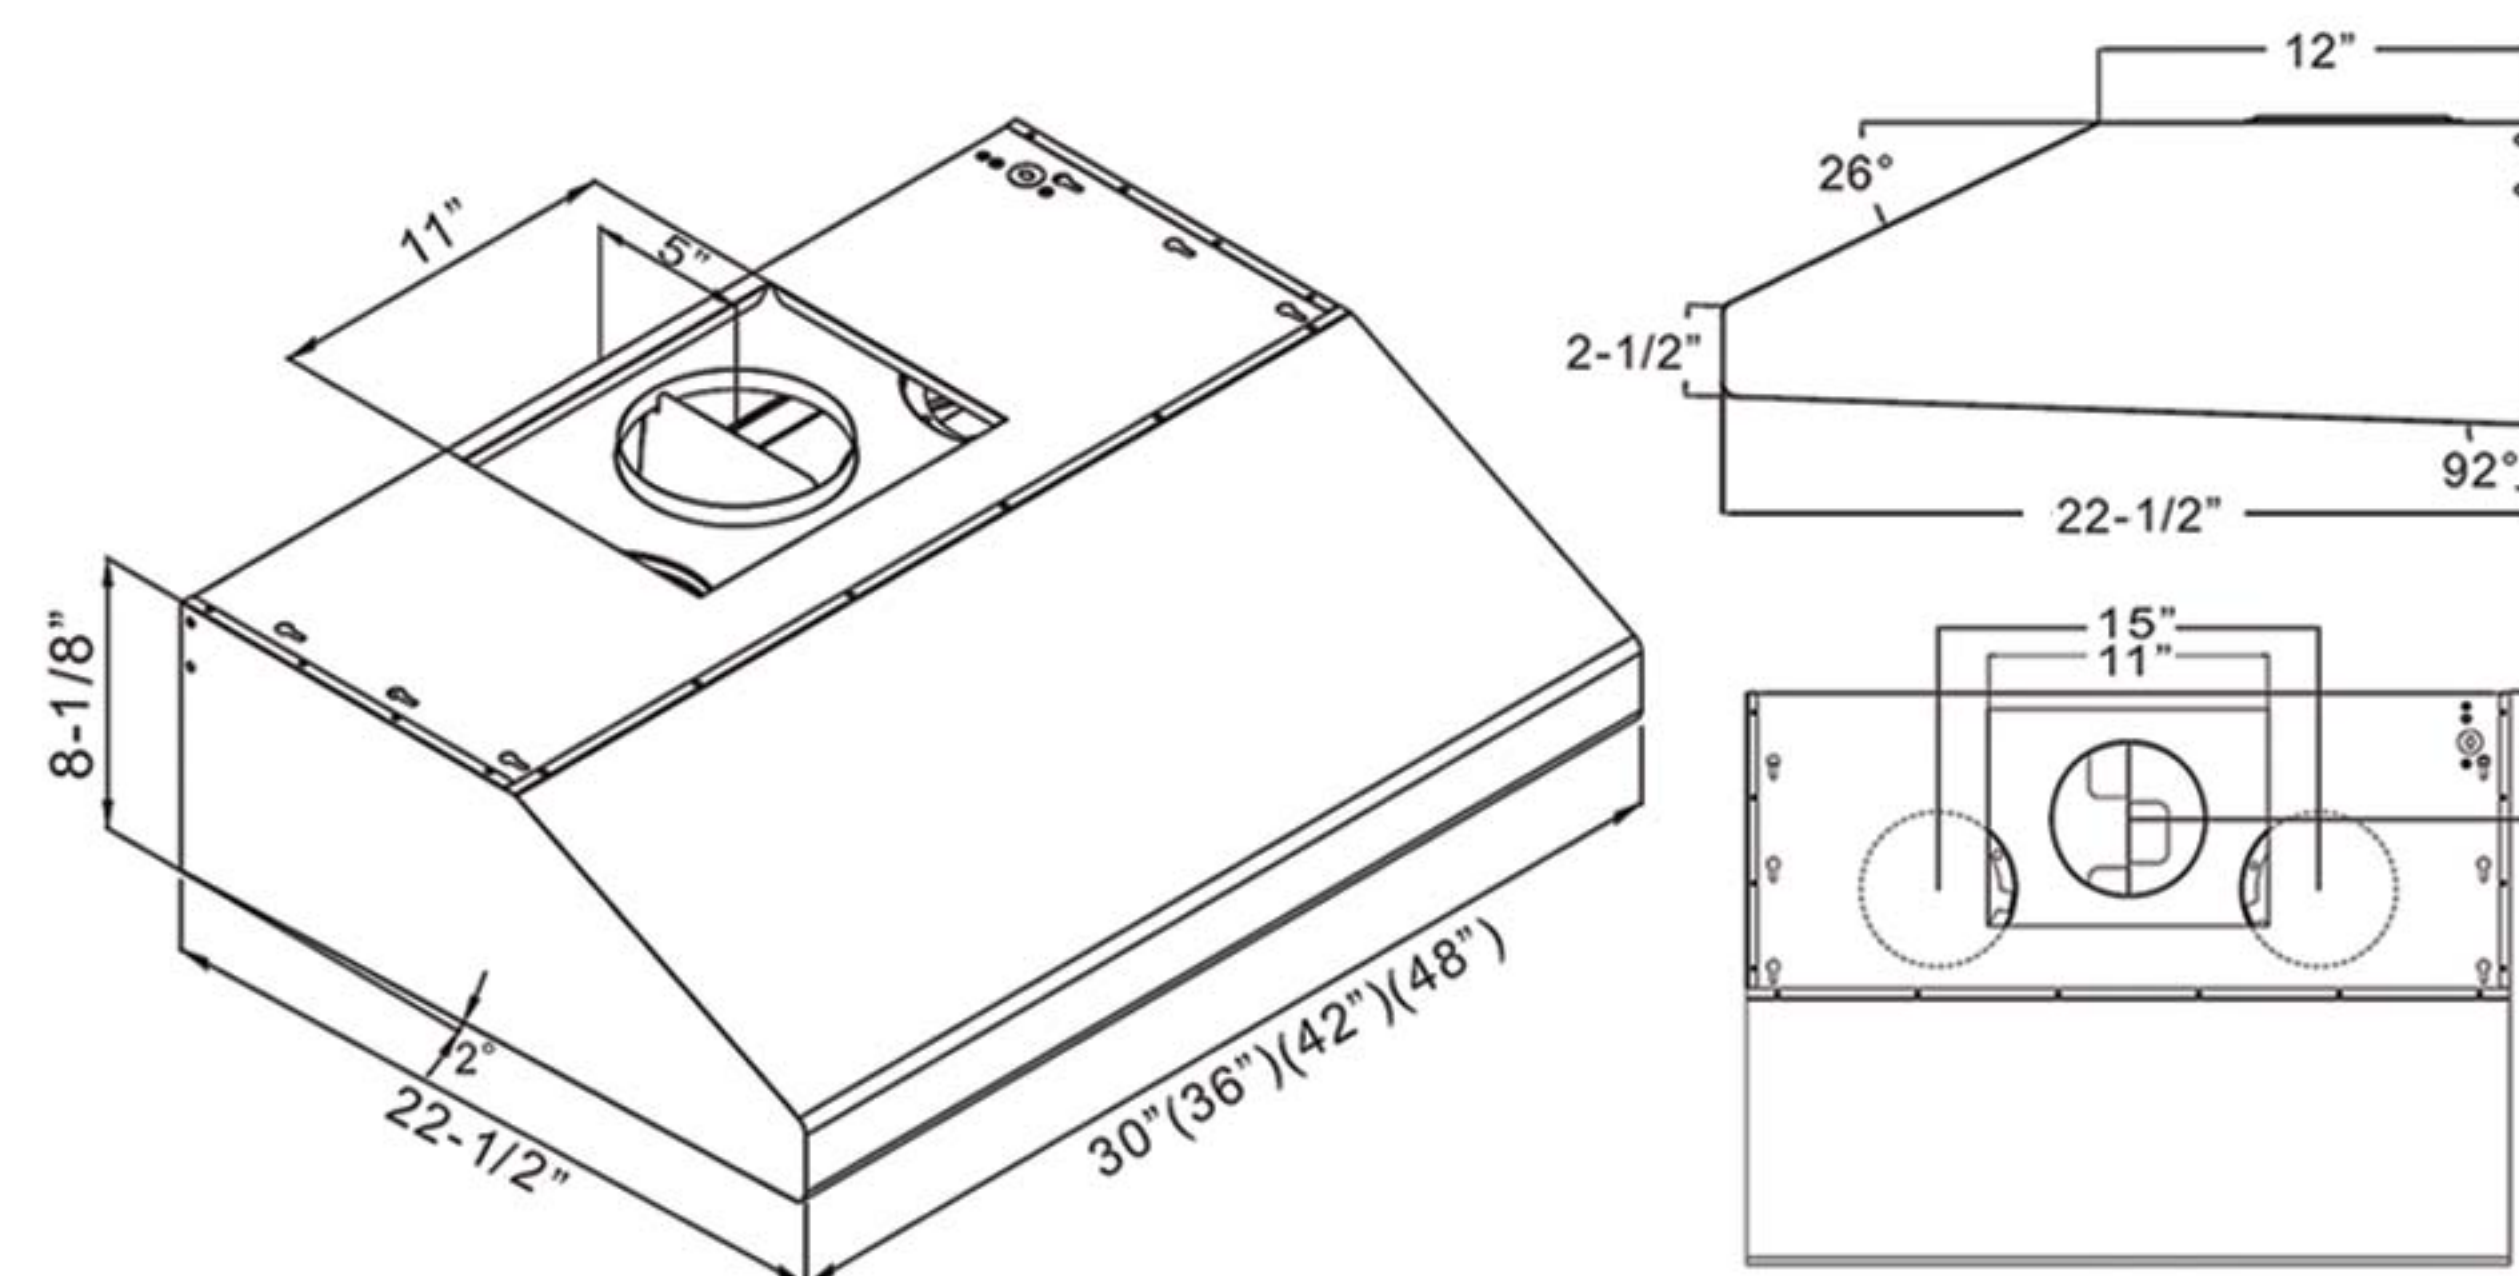

Optional Accessories

Model	DESCRIPTION	SIZE	COLOR	NOTE
WS-38BF	Baffle filter	-	Stainless Steel	1 piece
WS-38CF	Charcoal filter	-	-	1 piece
WS-38RVK	Rear-vent kit	3-1/4" x 10"	-	1 set
WS-38DC	Duct cover	-	-	8 ~ 9 ft ceiling
WS-3830DK	Ductless kit	30"	-	1 set
WS-3836DK	Ductless kit	36"	-	1 set
WS-3842DK	Ductless kit	42"	-	1 set
WS-3848DK	Ductless kit	48"	-	1 set
BS30	Backsplash	30" x 30"	Stainless Steel	1 piece
BS36	Backsplash	36" x 30"	Stainless Steel	1 piece
BS42	Backsplash	42" x 30"	Stainless Steel	1 piece

Ductless Kit