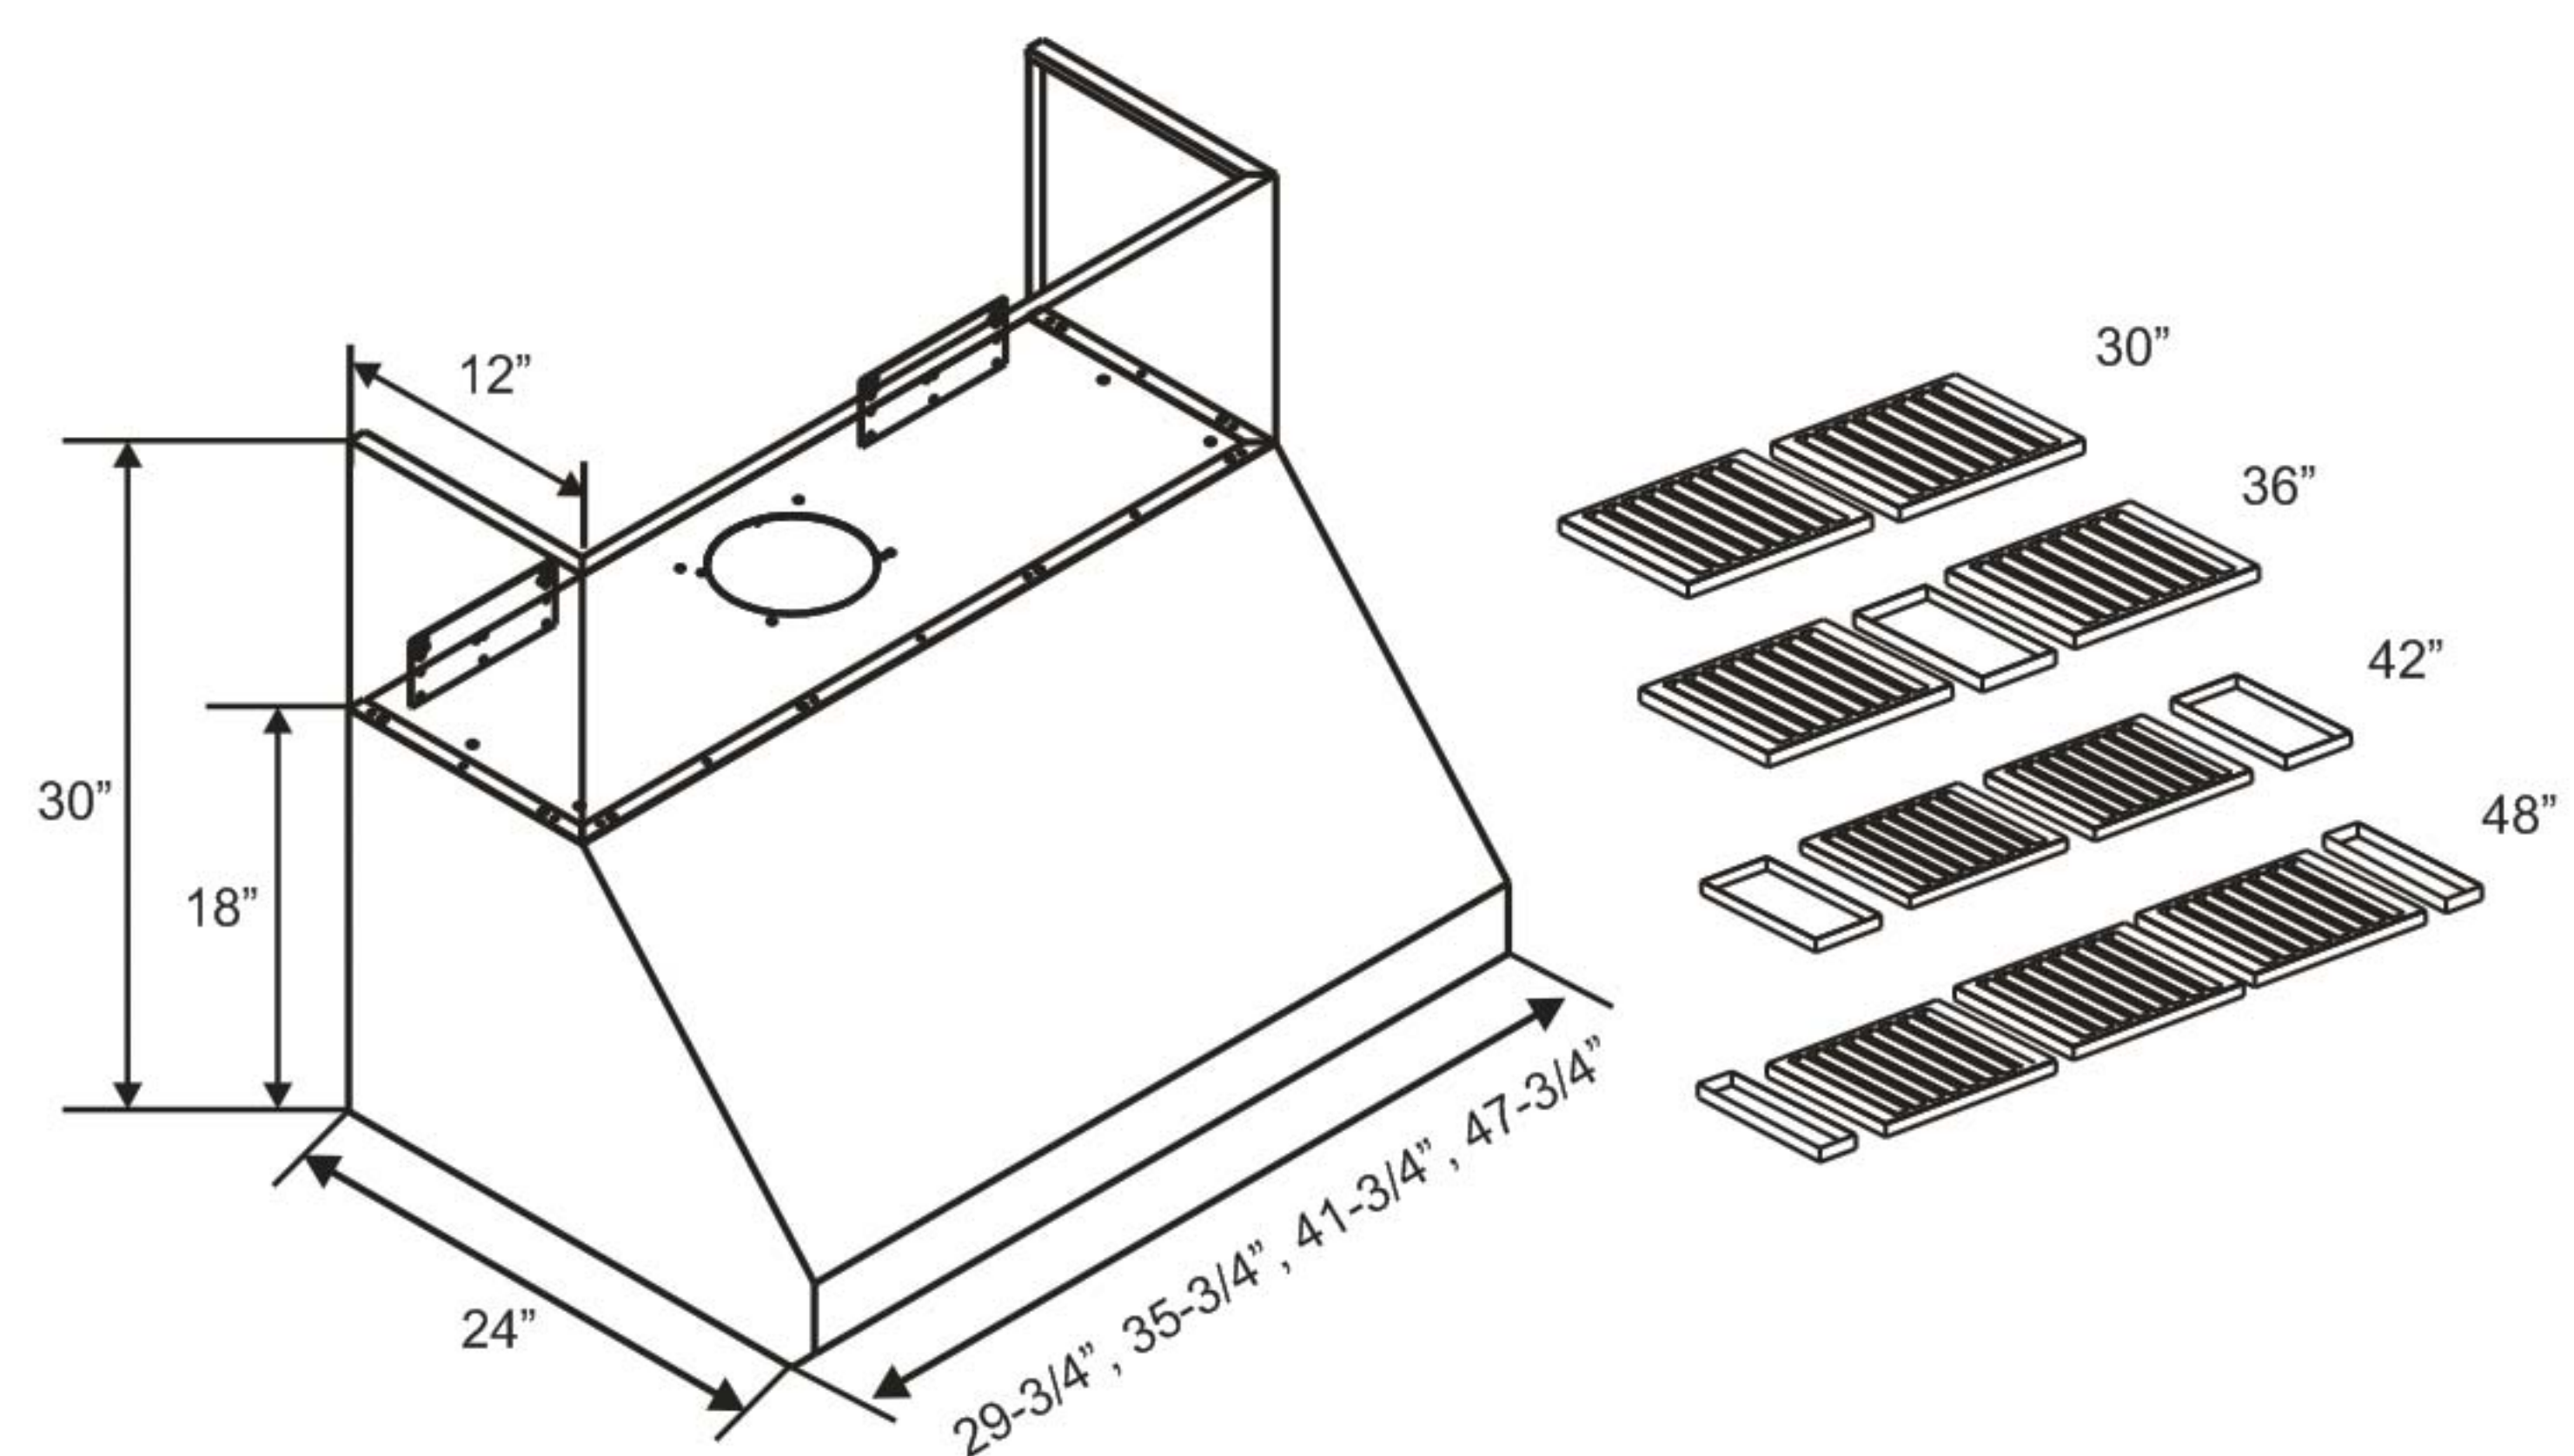

Wall Series

Heat lamp not included.

RA-35 series

Specifications

Model	Size	Color	CFM	Sones	Speed	Light	Duct	Recirculation
RA-35W30SS	30"	Stainless Steel	800	5.6	3	LED x 2 (65 lm/w each)	8" vertical	No
RA-35W36SS	36"	Stainless Steel	800	5.6	3	LED x 2 (65 lm/w each)	8" vertical	No
RA-35W42SS	42"	Stainless Steel	800	5.6	3	LED x 2 (65 lm/w each)	8" vertical	No
RA-35W48SS	48"	Stainless Steel	800	8.0	3	LED x 3 (65 lm/w each)	8" vertical	No

Features

1. All-new baffle filters design with easy removable handles.
2. Dual 250 watt infrared heat lamps. (Heat lamp not included)
3. Electronic 3 speed and 30 seconds delay shut-off.
4. Electronic push button control with LED indicator.

Optional Accessories

Model	DESCRIPTION	SIZE	COLOR	NOTE
RA-35BF	Baffle filter	-	Stainless Steel	1 piece
RA-3530DC	Duct cover	30" x 12" x 12"	Stainless Steel	1 piece
RA-3536DC	Duct cover	36" x 12" x 12"	Stainless Steel	1 piece
RA-3542DC	Duct cover	42" x 12" x 12"	Stainless Steel	1 piece
RA-3548DC	Duct cover	48" x 12" x 12"	Stainless Steel	1 piece
BS30	Backsplash	30" x 30"	Stainless Steel	1 piece
BS36	Backsplash	36" x 30"	Stainless Steel	1 piece
BS42	Backsplash	42" x 30"	1 piece