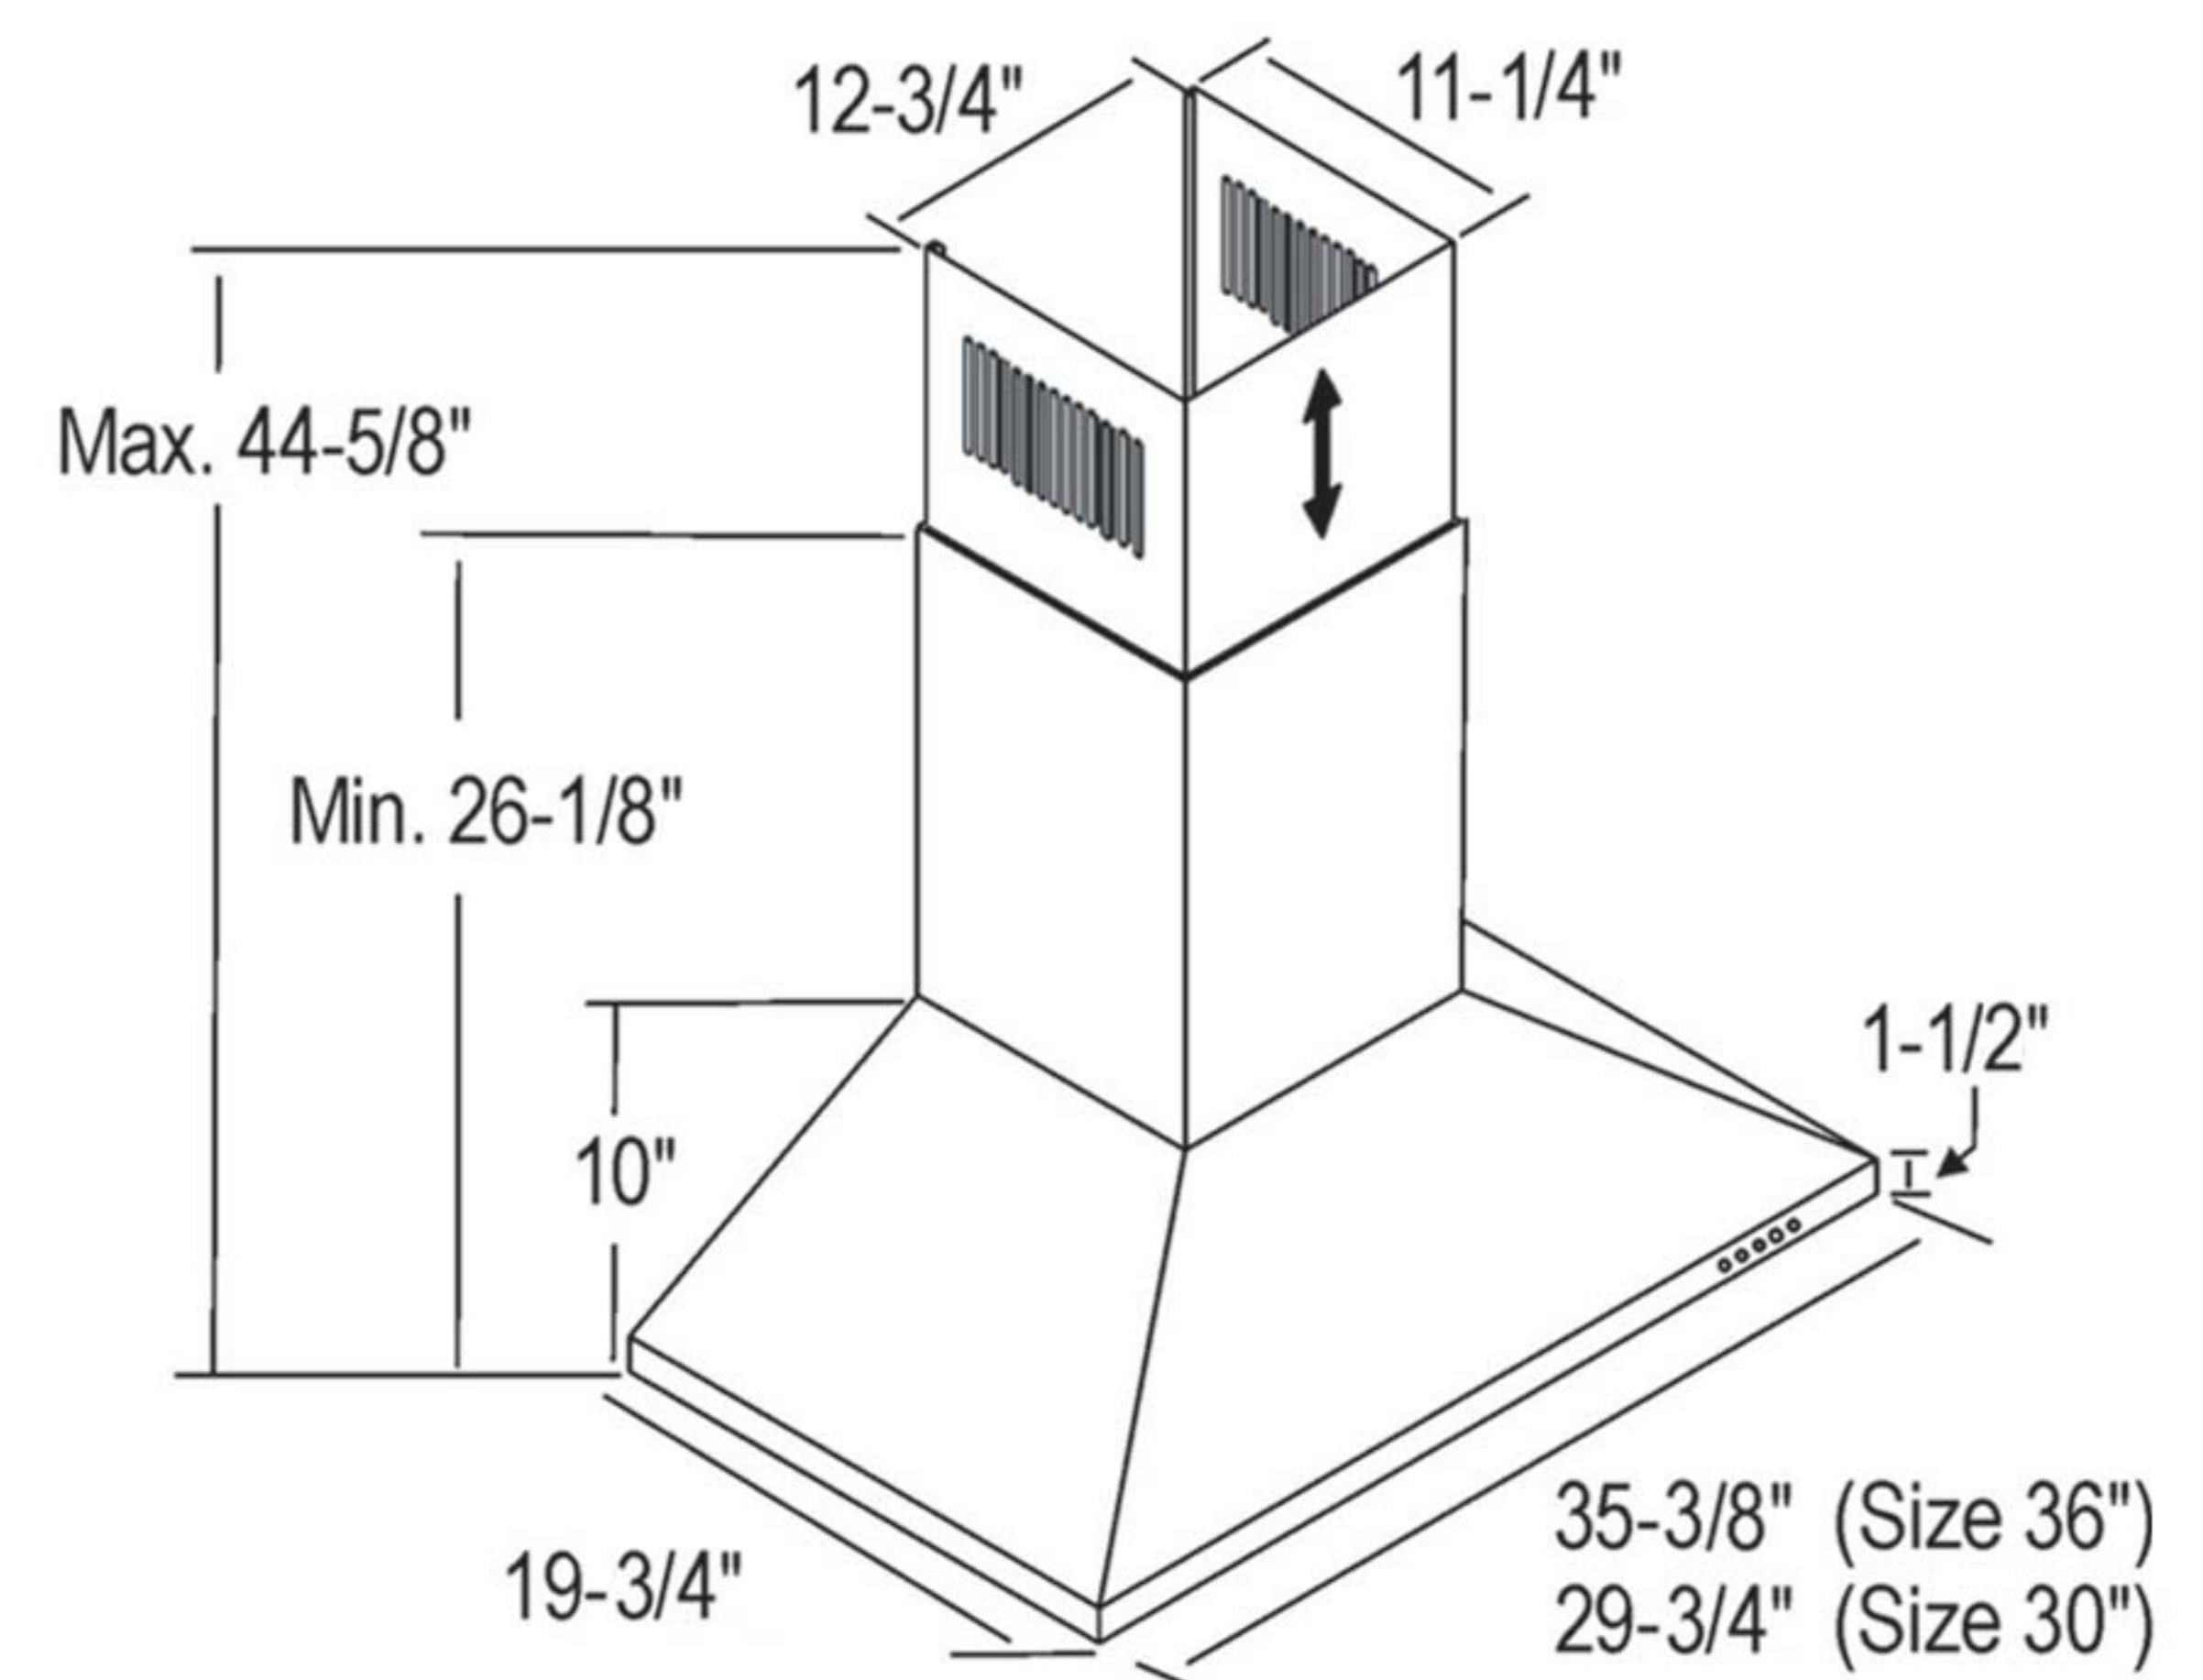

Optional Accessories

Model	DESCRIPTION	SIZE	COLOR	NOTE
RH-WEXTDC	Extension duct cover	39"	Stainless Steel	9 ~ 10-1/2 ft ceiling
RH-WAF	Aluminum filter	-	-	1 piece
RH-WCF	Charcoal filter	-	-	1 piece
RH-WDK	Ductless kit	-	-	1 set
BS30	Backsplash	30" x 30"	Stainless Steel	1 piece
BS36	Backsplash	36" x 30"	Stainless Steel	1 piece
BS42	Backsplash	42" x 30"	Stainless Steel	1 piece