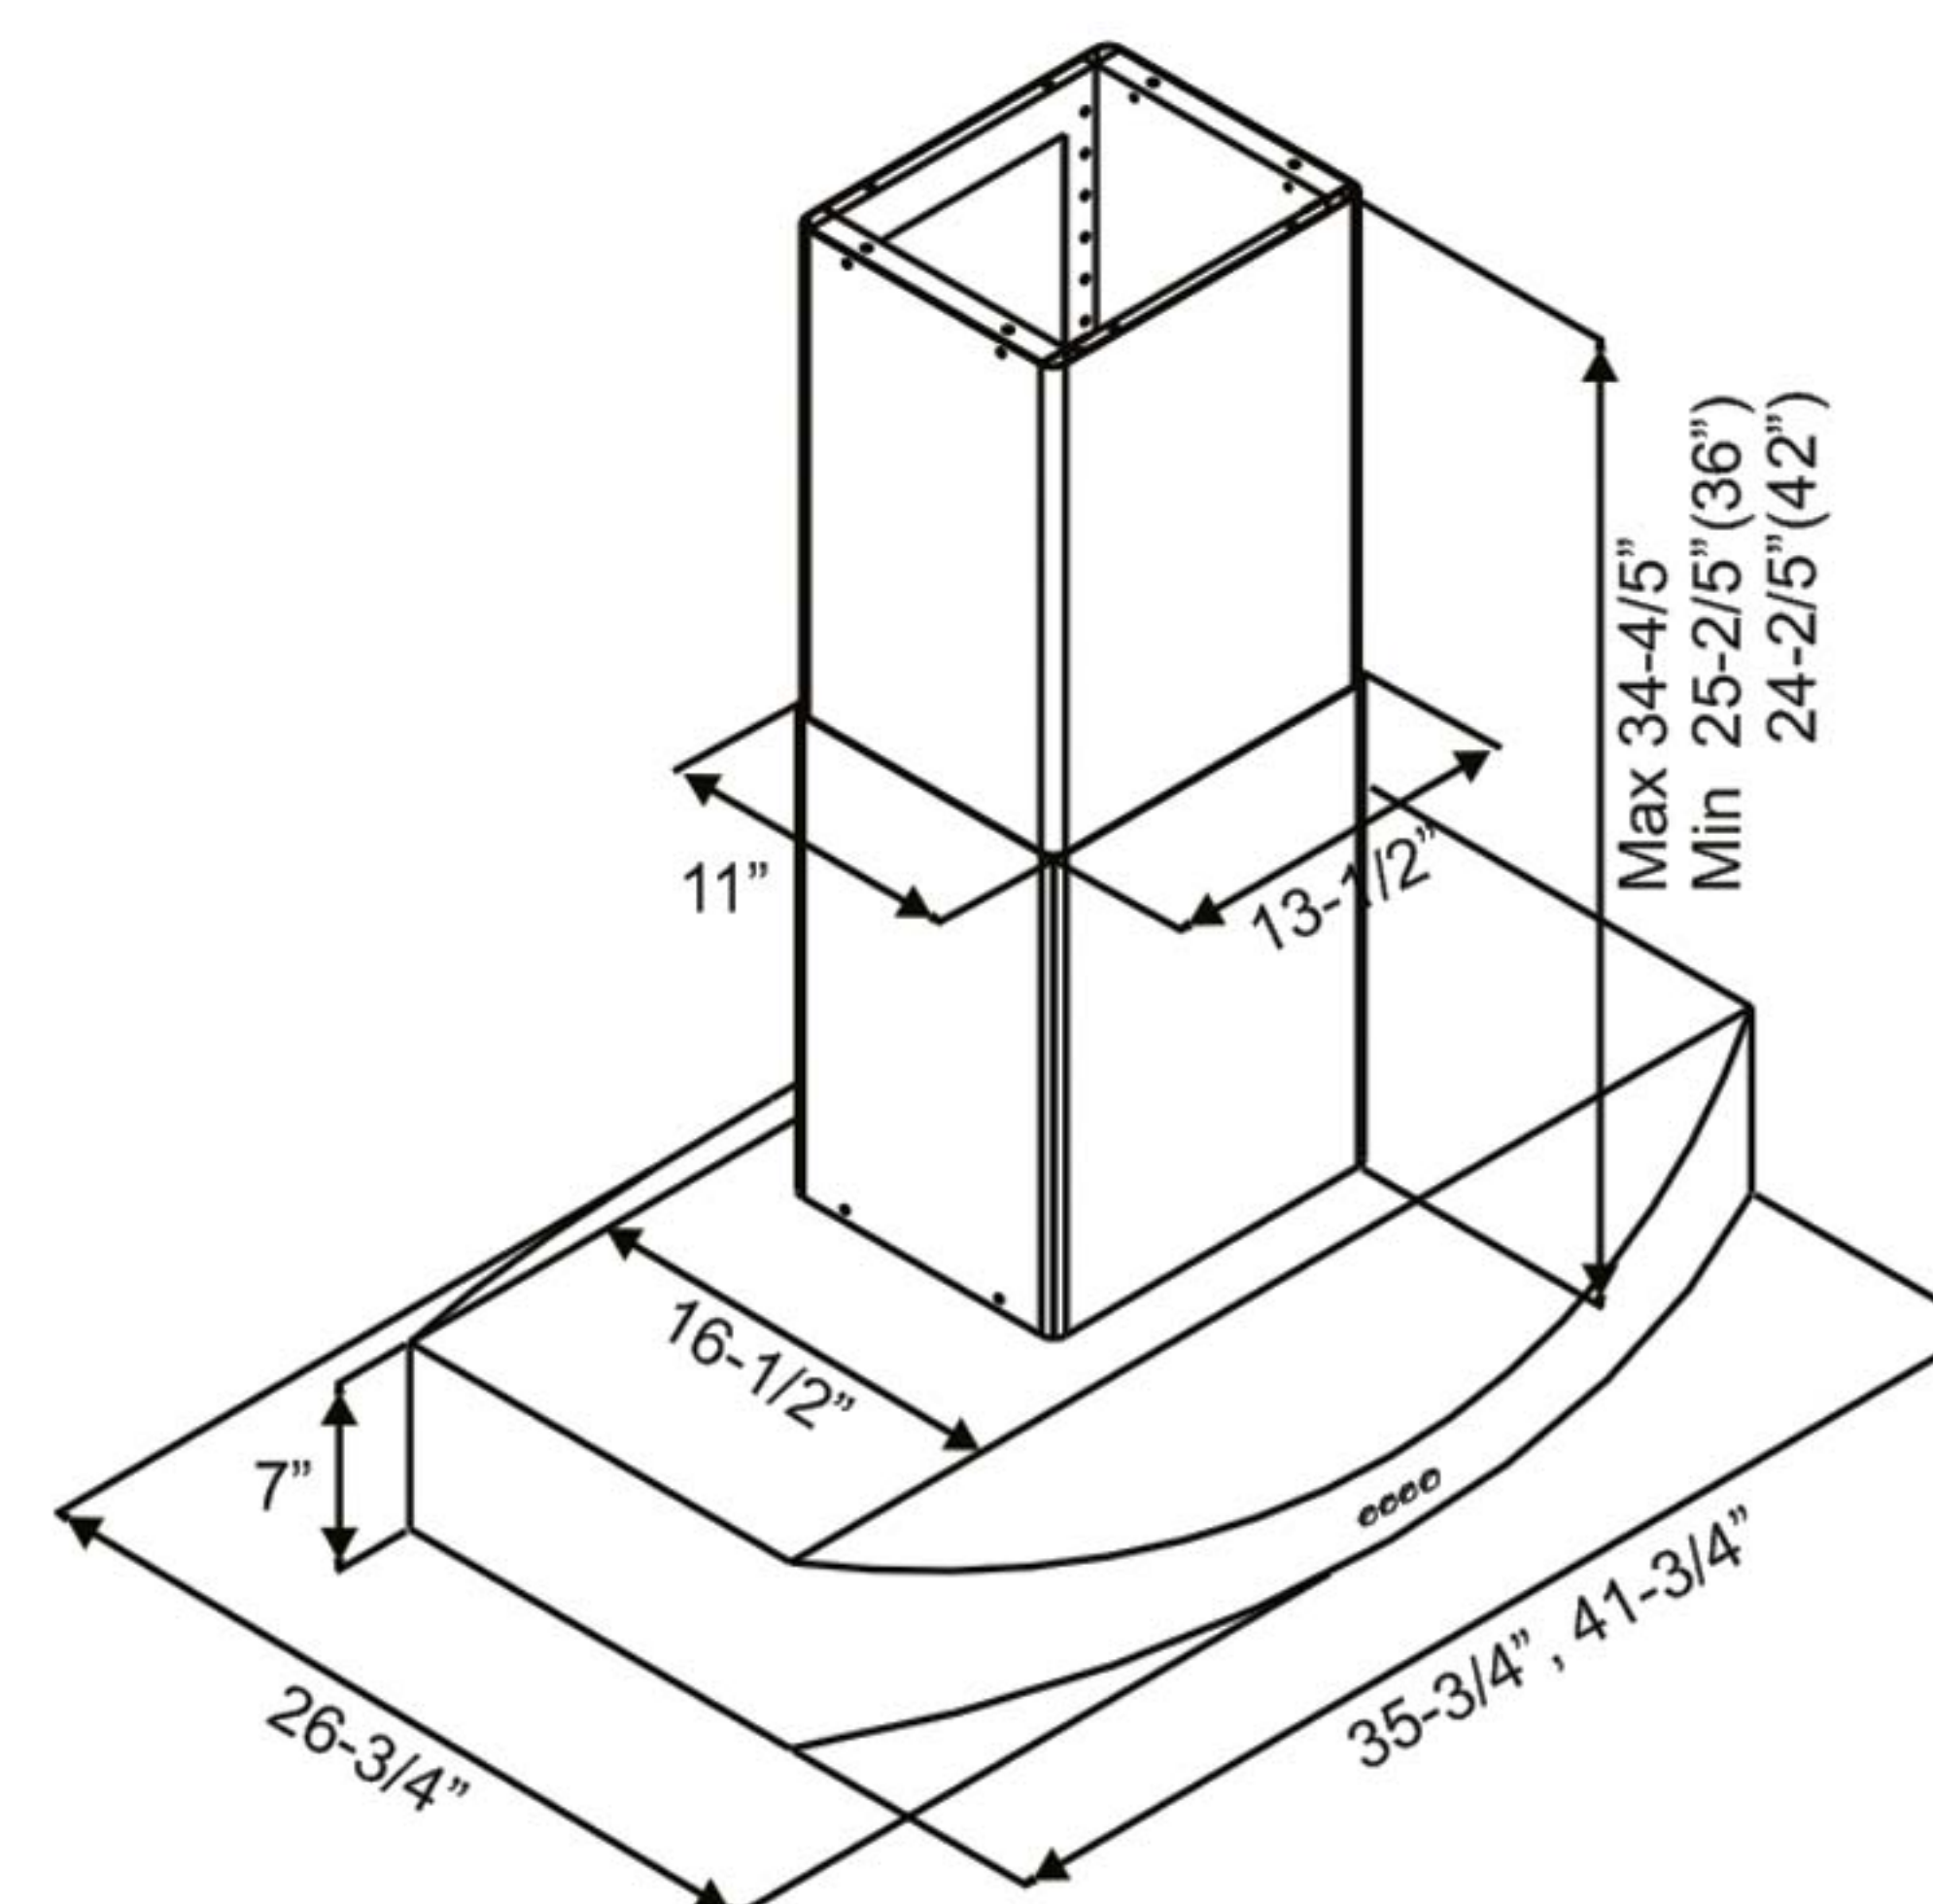

Optional Accessories

Model	DESCRIPTION	SIZE	COLOR	NOTE
RA-36SDC	Short duct cover	16"	Stainless Steel	7-1/2 ~ 8 ft ceiling
RA-36LDC	Long duct cover	59"	Stainless Steel	9 ~ 11 ft ceiling
RA-36BF	Baffle filter	-	Stainless Steel	1 piece