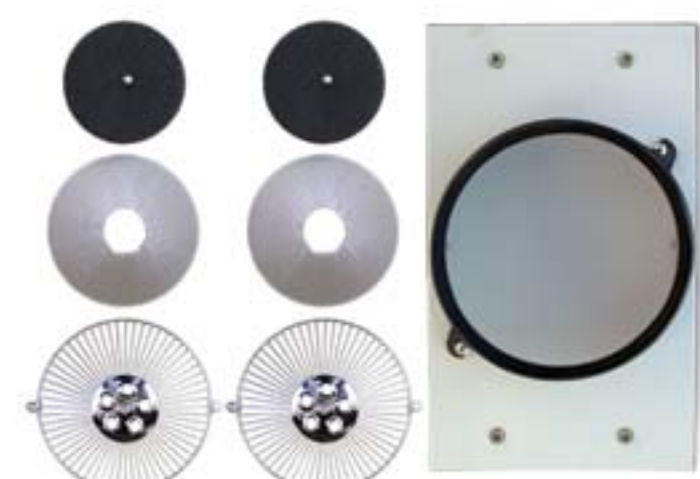

Ductless Kit