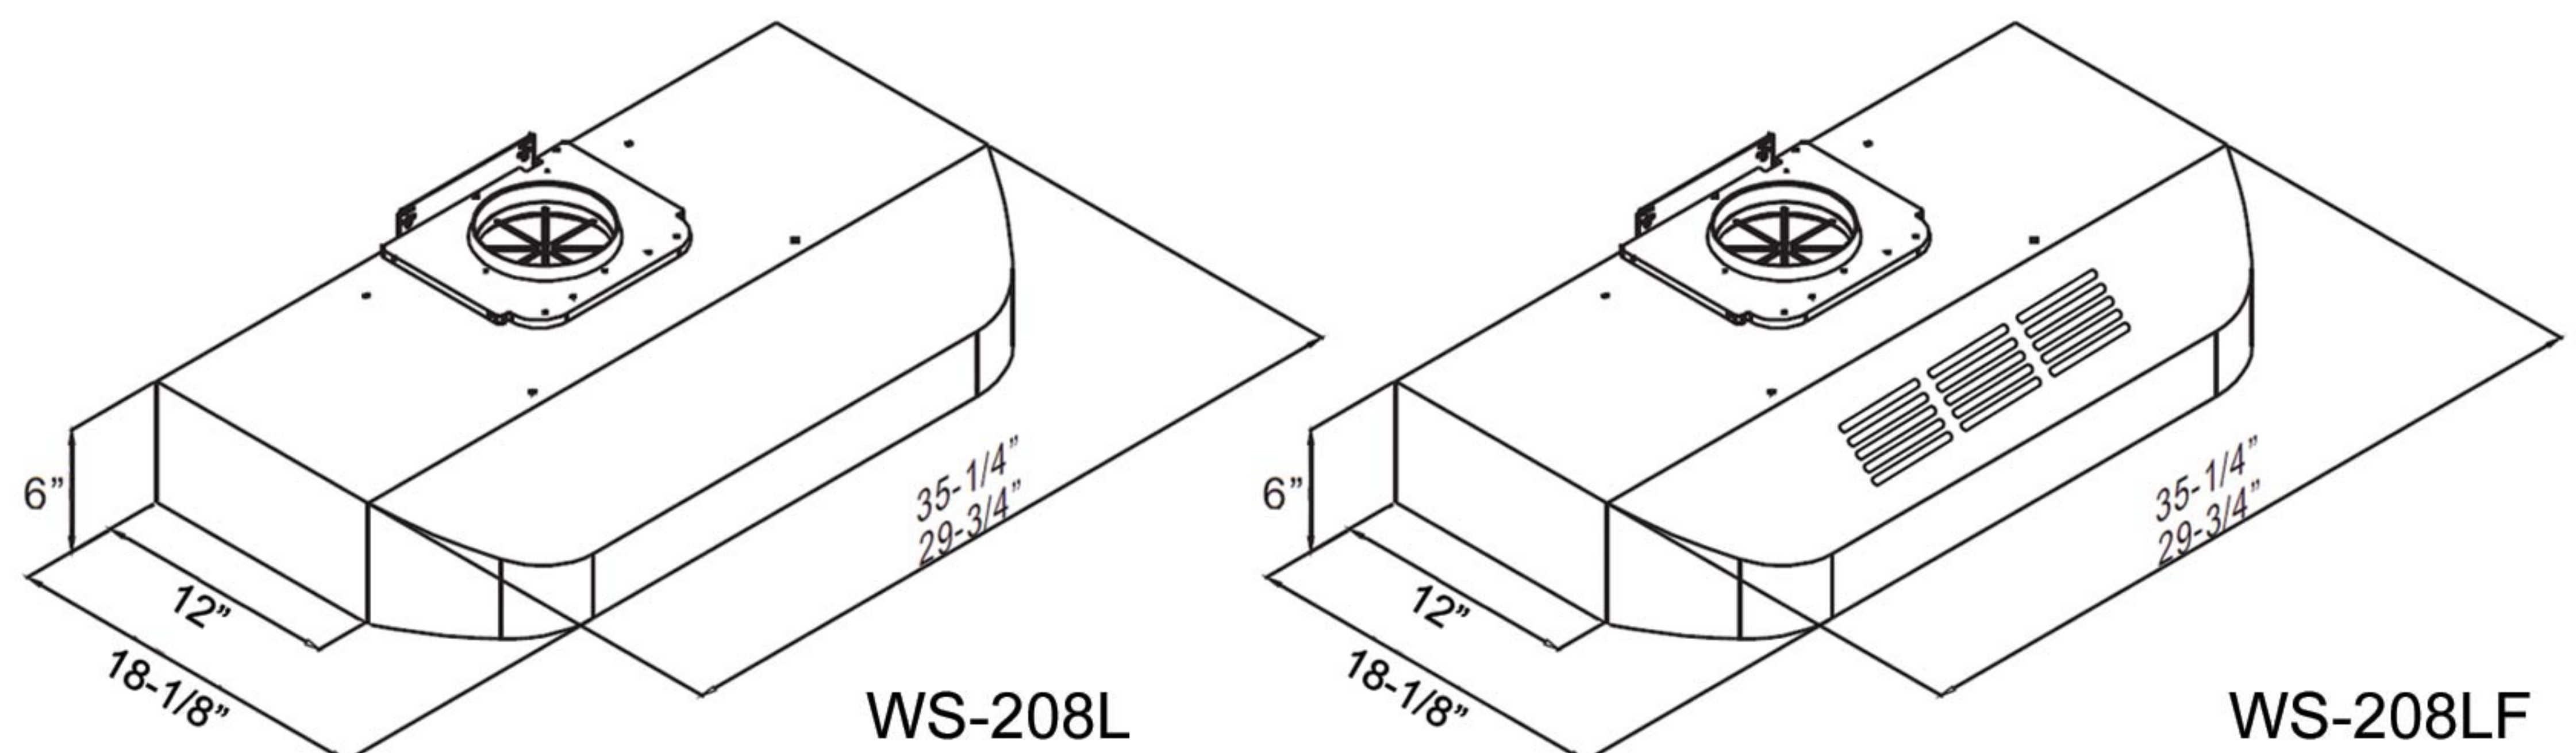

Under Cabinet Series

WS-208L & WS-208LF series

Specifications (WS-208L)

Model	Size	Color	CFM	Sones	Speed	Light	Duct	Recirculation
WS-208L30SS	30"	Stainless Steel	620	5.4	3	LED x 2 (65 lm/w each)	6" / 7" vertical	No
WS-208L36SS	36"	Stainless Steel	620	5.4	3	LED x 2 (65 lm/w each)	6" / 7" vertical	No

Specifications (WS-208LF)

Model	Size	Color	CFM	Sones	Speed	Light	Duct	Recirculation
WS-208LF30SS	30"	Stainless Steel	400	4.8	3	LED x 2 (65 lm/w each)	-	Yes
WS-208LF36SS	36"	Stainless Steel	400	4.8	3	LED x 2 (65 lm/w each)	-	Yes

Features (WS-208L)

1. 2 High-density aluminum filters design. (30")
2. 3 High-density aluminum filters design. (36")
3. Push button control.

Features (WS-208LF)

1. 2 High-density charcoal filters design. (30")
2. 3 High-density charcoal filters design. (36")
3. Recirculating design.
4. Push button control.

Optional Accessories

Model	DESCRIPTION	SIZE	COLOR	NOTE
WS-208LAF	Aluminum filter (for WS-208L)	-	-	1 piece (for WS-208L)
WS-208LFCF	Charcoal filter (for WS-208LF)	-	-	1 piece (for WS-208LF)
BS30	Backsplash	30" x 30"	Stainless Steel	1 piece
BS36	Backsplash	36" x 30"	Stainless Steel	1 piece
BS42	Backsplash	42" x 30"	Stainless Steel	1 piece