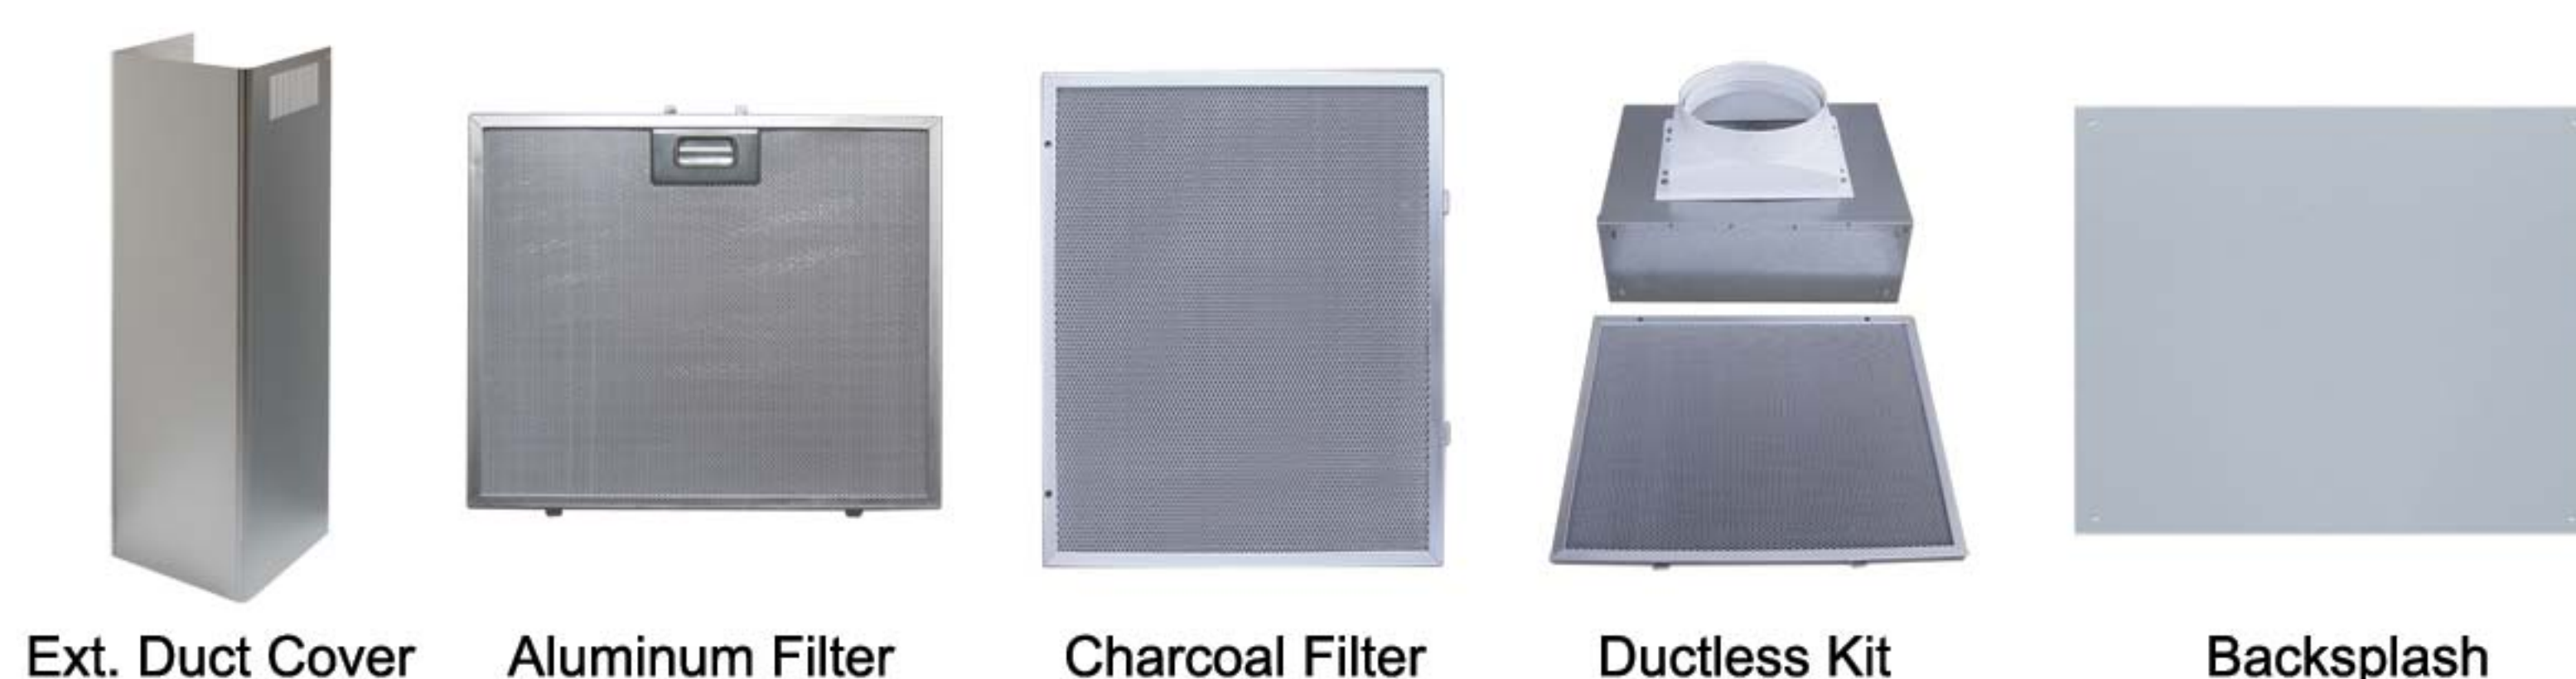

Optional Accessories

Model	DESCRIPTION	SIZE	COLOR	NOTE
HEXTDC	Extension duct cover	39"	Stainless Steel	9 ~ 10-1/2 ft ceiling
HAF	Aluminum filter	-	-	1 piece
HCF	Charcoal filter	-	-	1 piece
HDK	Ductless kit	-	-	1 set
BS30	Backsplash	30" x 30"	Stainless Steel	1 piece
BS36	Backsplash	36" x 30"	Stainless Steel	1 piece
BS42	Backsplash	42" x 30"	Stainless Steel	1 piece