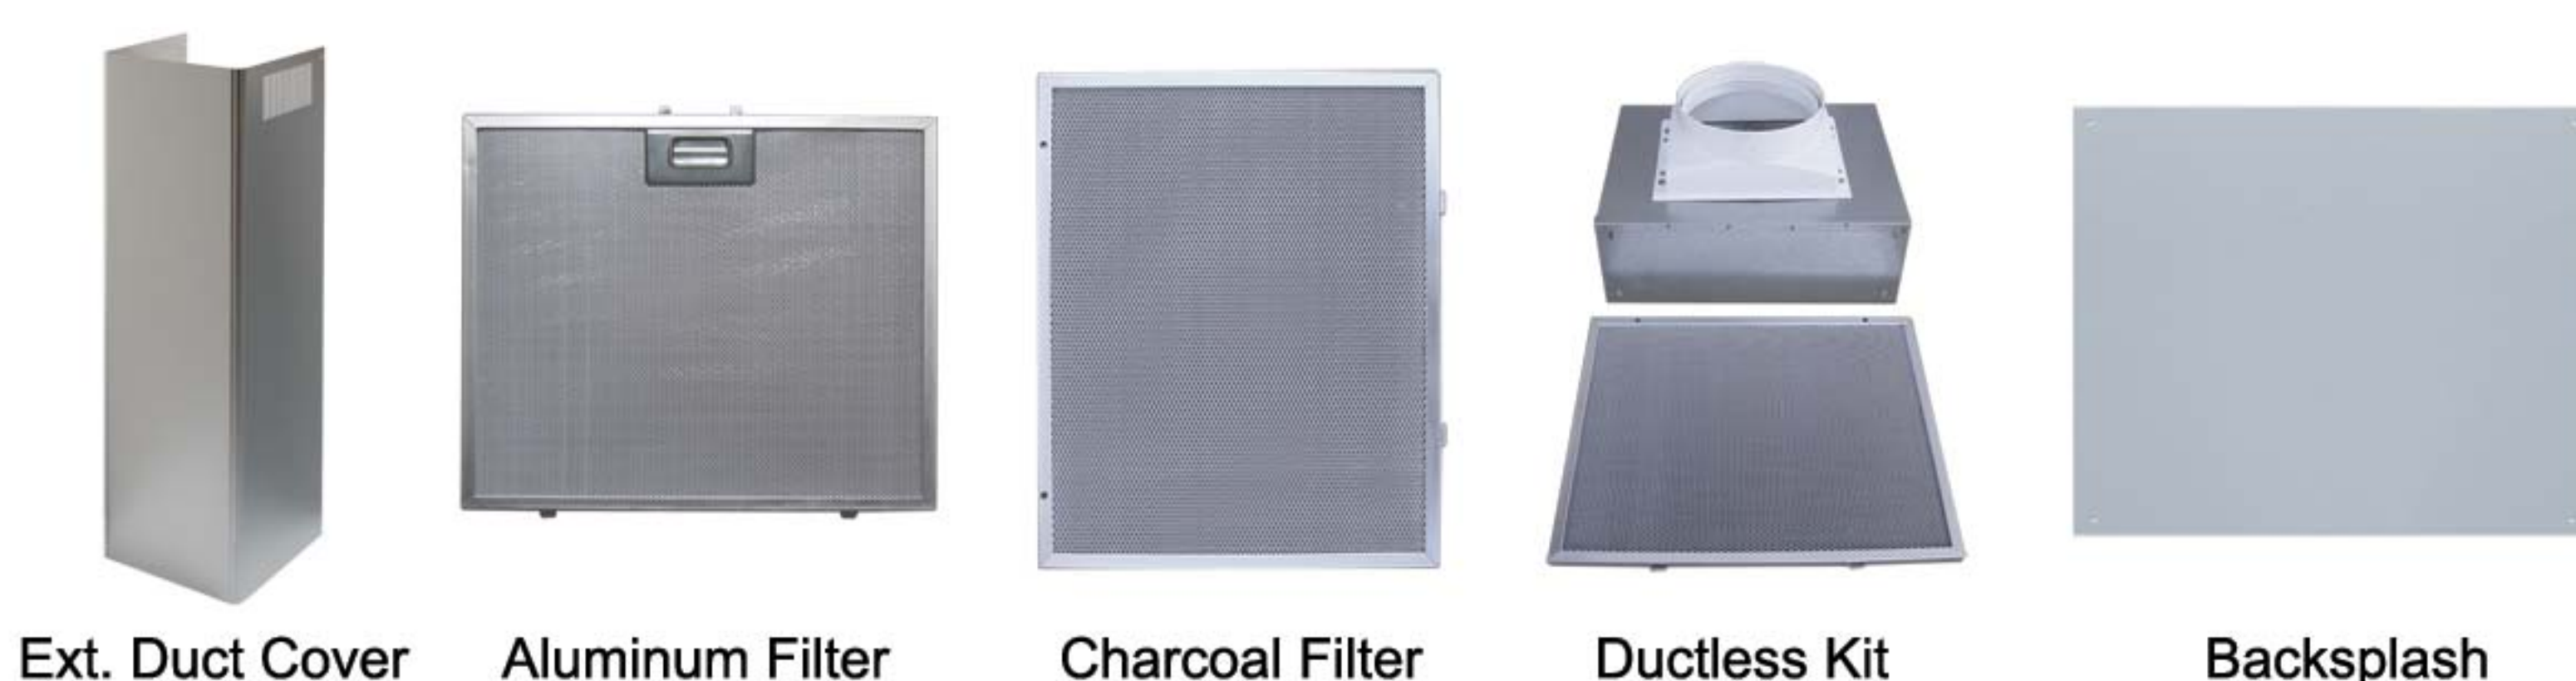

Optional Accessories

Model	DESCRIPTION	SIZE	COLOR	NOTE
RH-WEXTDC	Extension duct cover	39"	Stainless Steel	9 ~ 10-1/2 ft ceiling
RH-WAF	Aluminum filter	-	-	1 piece
RH-WCF	Charcoal filter	-	-	1 piece
RH-WDK	Ductless kit	-	-	1 set
BS30	Backsplash	30" x 30"	Stainless Steel	1 piece
BS36	Backsplash	36" x 30"	Stainless Steel	1 piece
BS42	Backsplash	42" x 30"	Stainless Steel	1 piece