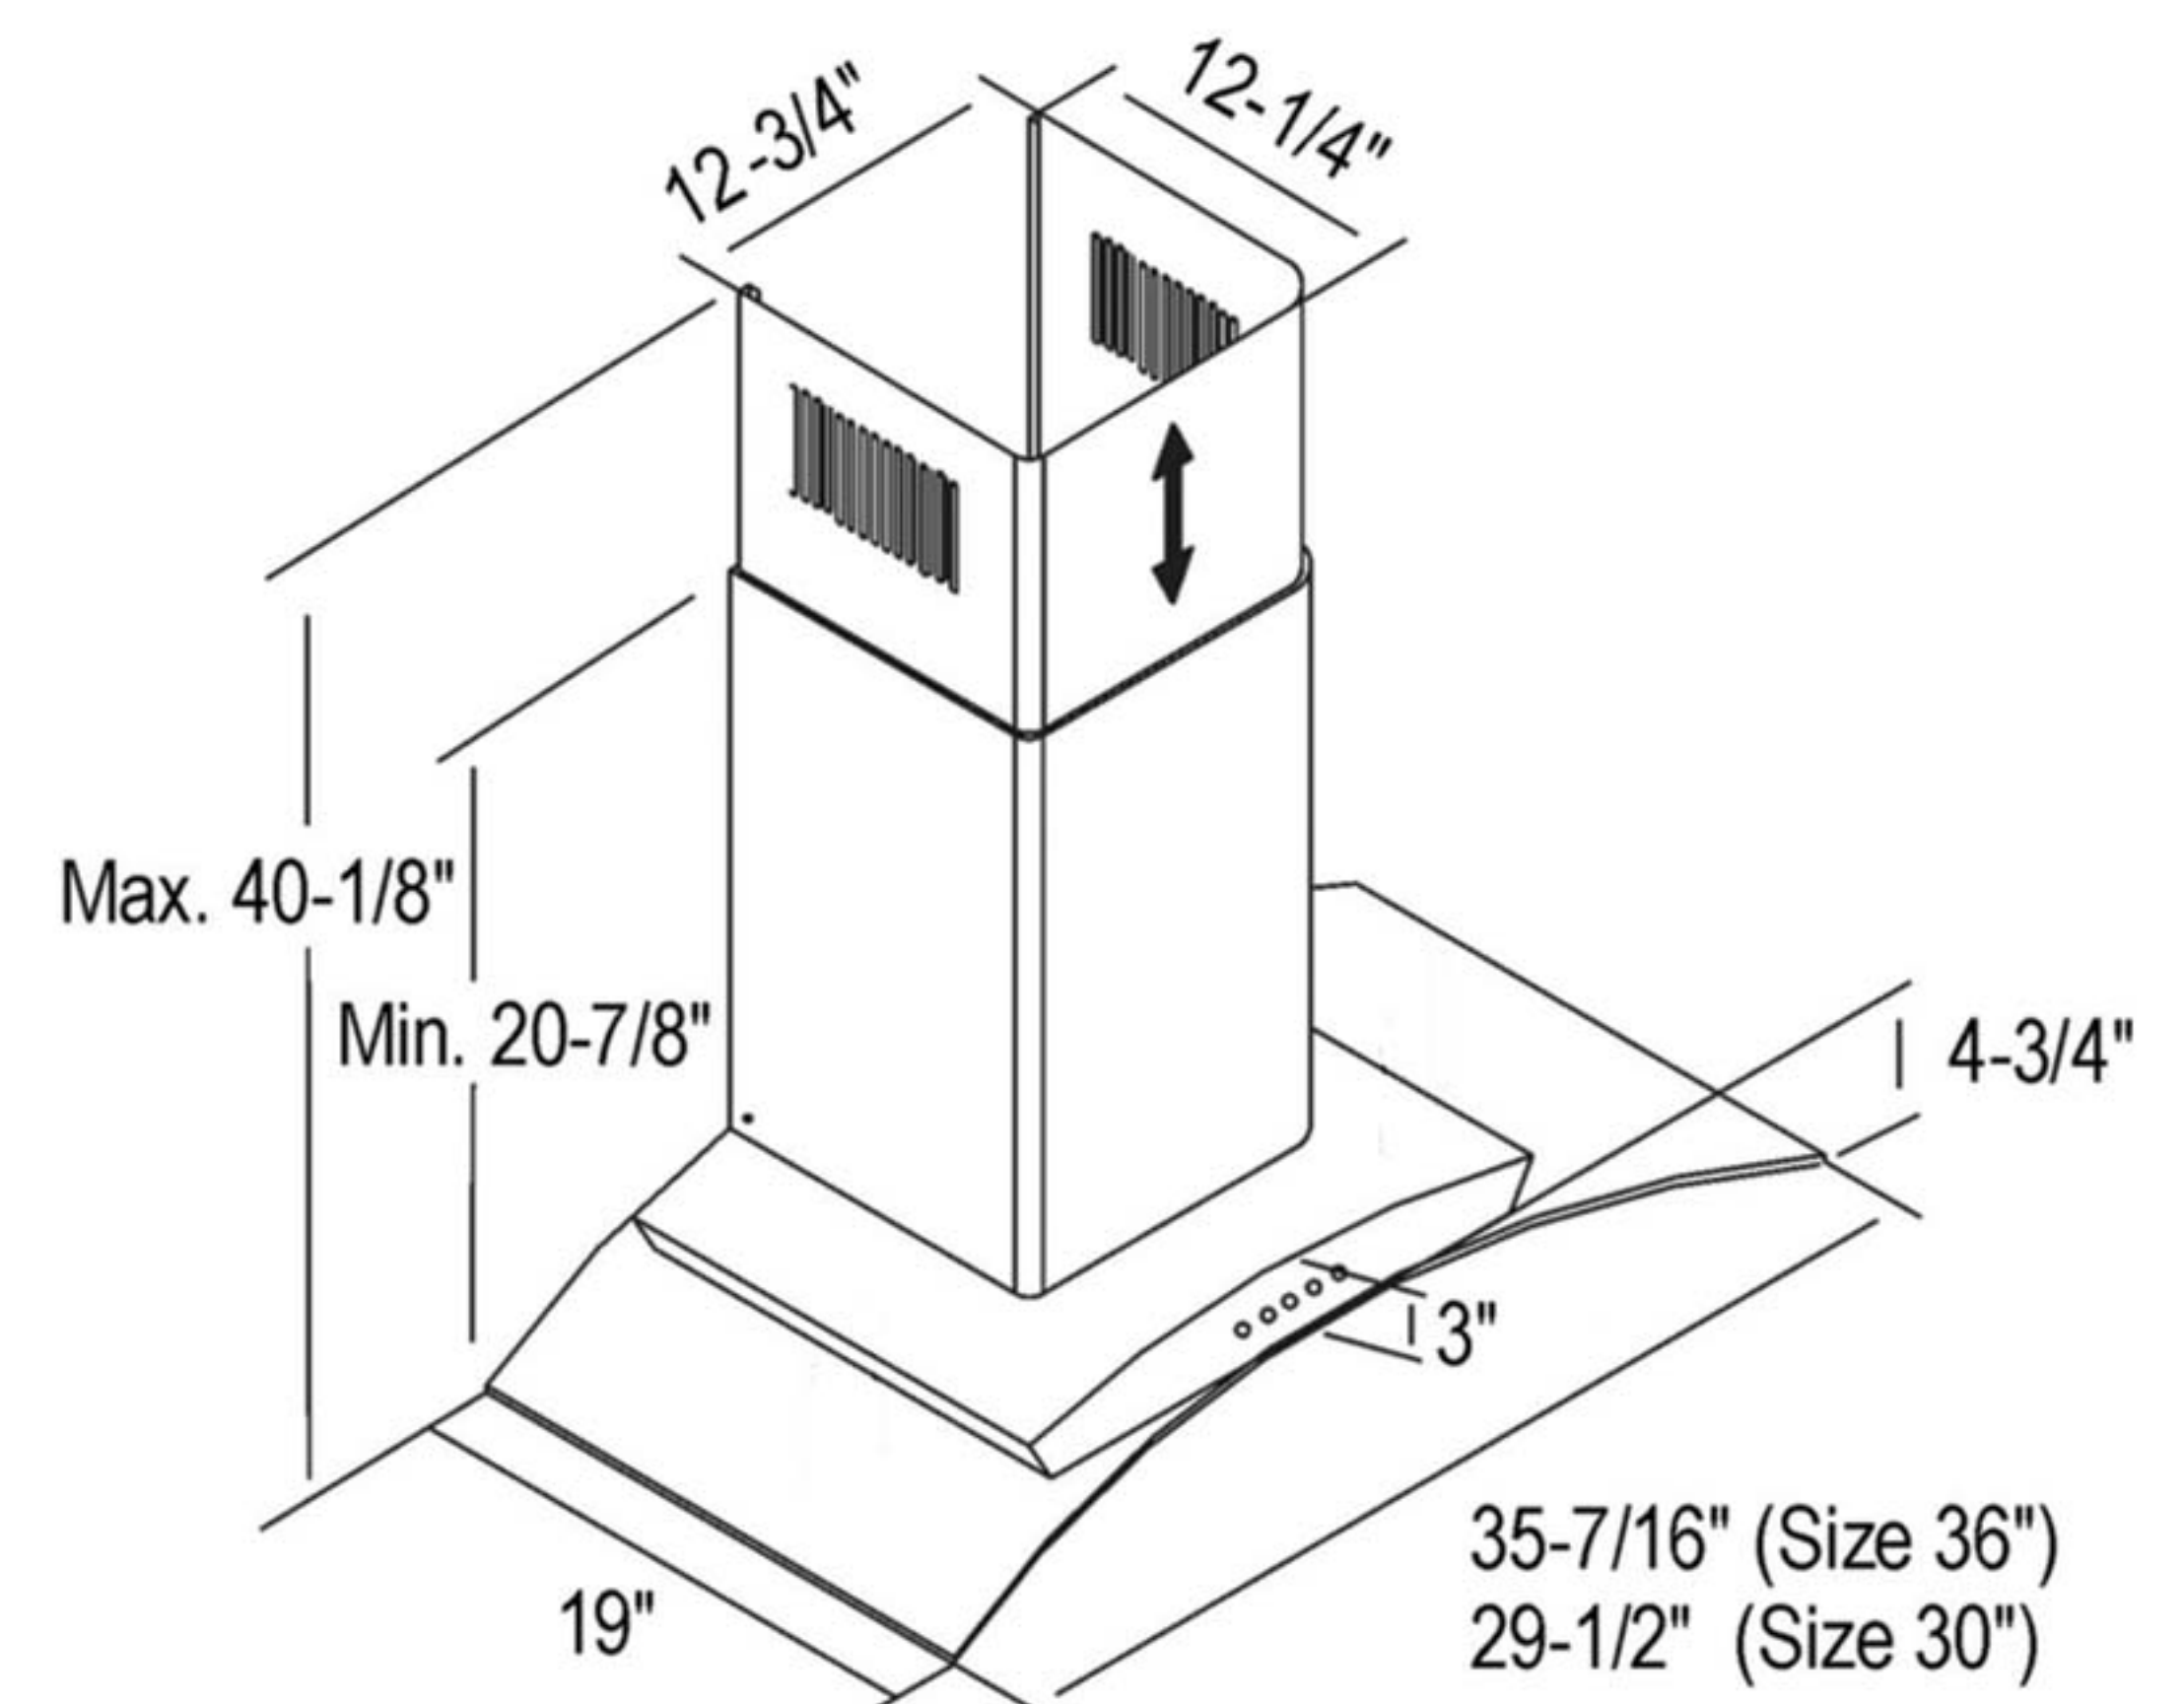

Optional Accessories

Model	DESCRIPTION	SIZE	COLOR	NOTE
HEXTDC	Extension duct cover	39"	Stainless Steel	9 ~ 10-1/2 ft ceiling
HAF	Aluminum filter	-	-	1 piece
HCF	Charcoal filter	-	-	1 piece
HDK	Ductless kit	-	-	1 set
BS30	Backsplash	30" x 30"	Stainless Steel	1 piece
BS36	Backsplash	36" x 30"	Stainless Steel	1 piece
BS42	Backsplash	42" x 30"	Stainless Steel	1 piece